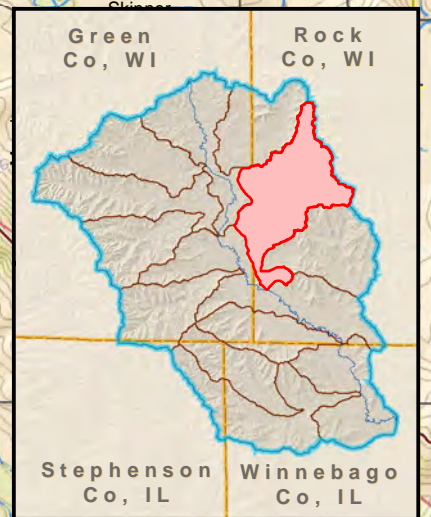

Lower Sugar River Watershed

Taylor Creek Subwatershed

Decatur Lake-Sugar Creek

Norwegian Creek

Taylor Creek

Willow Creek

OK Creek-Sugar River

Legend

- Lower Sugar River Watershed Boundary
- Subwatershed Boundaries (With Names)
- Perennial Streams
- Intermittent Streams
- Local Roads
- Railroads
- Minor Civil Divisions

Public Management Areas

- State Nature Preserve
- State Natural Area
- State Wildlife Area
- State Trail

Service Layer Credits: USGS The National Map; National Boundaries Dataset, 3D Elevation Program, Geographic Names Information System, National Hydrography Dataset, National Land Cover Database, National Structures Dataset, and National Transportation Dataset; U.S. Census Bureau - TIGER/Line

Mt Hope Cemetary