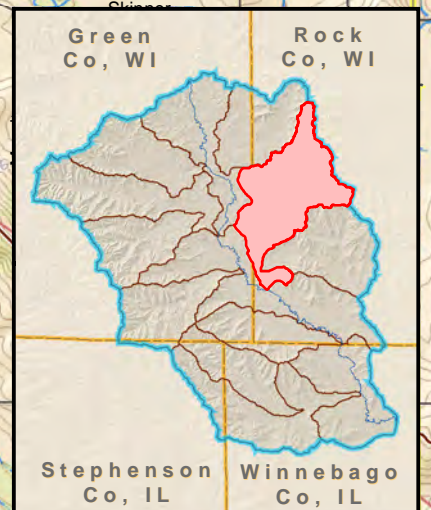

Lower Sugar River Watershed

Taylor Creek Subwatershed

Decatur Lake-Sugar Creek

Albany

Magnolia

Norwegian Creek

Norwegian Creek

Taylor Creek

Decatur Lake-Sugar Creek

Broadhead

Willow Creek

Avon

OK Creek-Sugar River

Legend

- Lower Sugar River Watershed Boundary
- Subwatershed Boundaries (With Names)
- Perennial Streams
- Intermittent Streams
- Local Roads
- Railroads
- Minor Civil Divisions

Public Management Areas

- State Nature Preserve
- State Natural Area
- State Wildlife Area
- State Trail

Service Layer Credits: USGS The National Map: National Boundaries Dataset, 3D Elevation Program, Geographic Names Information System, National Hydrography Dataset, National Land Cover Database, National Structures Dataset, and National Transportation Dataset; U.S. Census Bureau - TIGER/Line

Mt Hope Cemetary