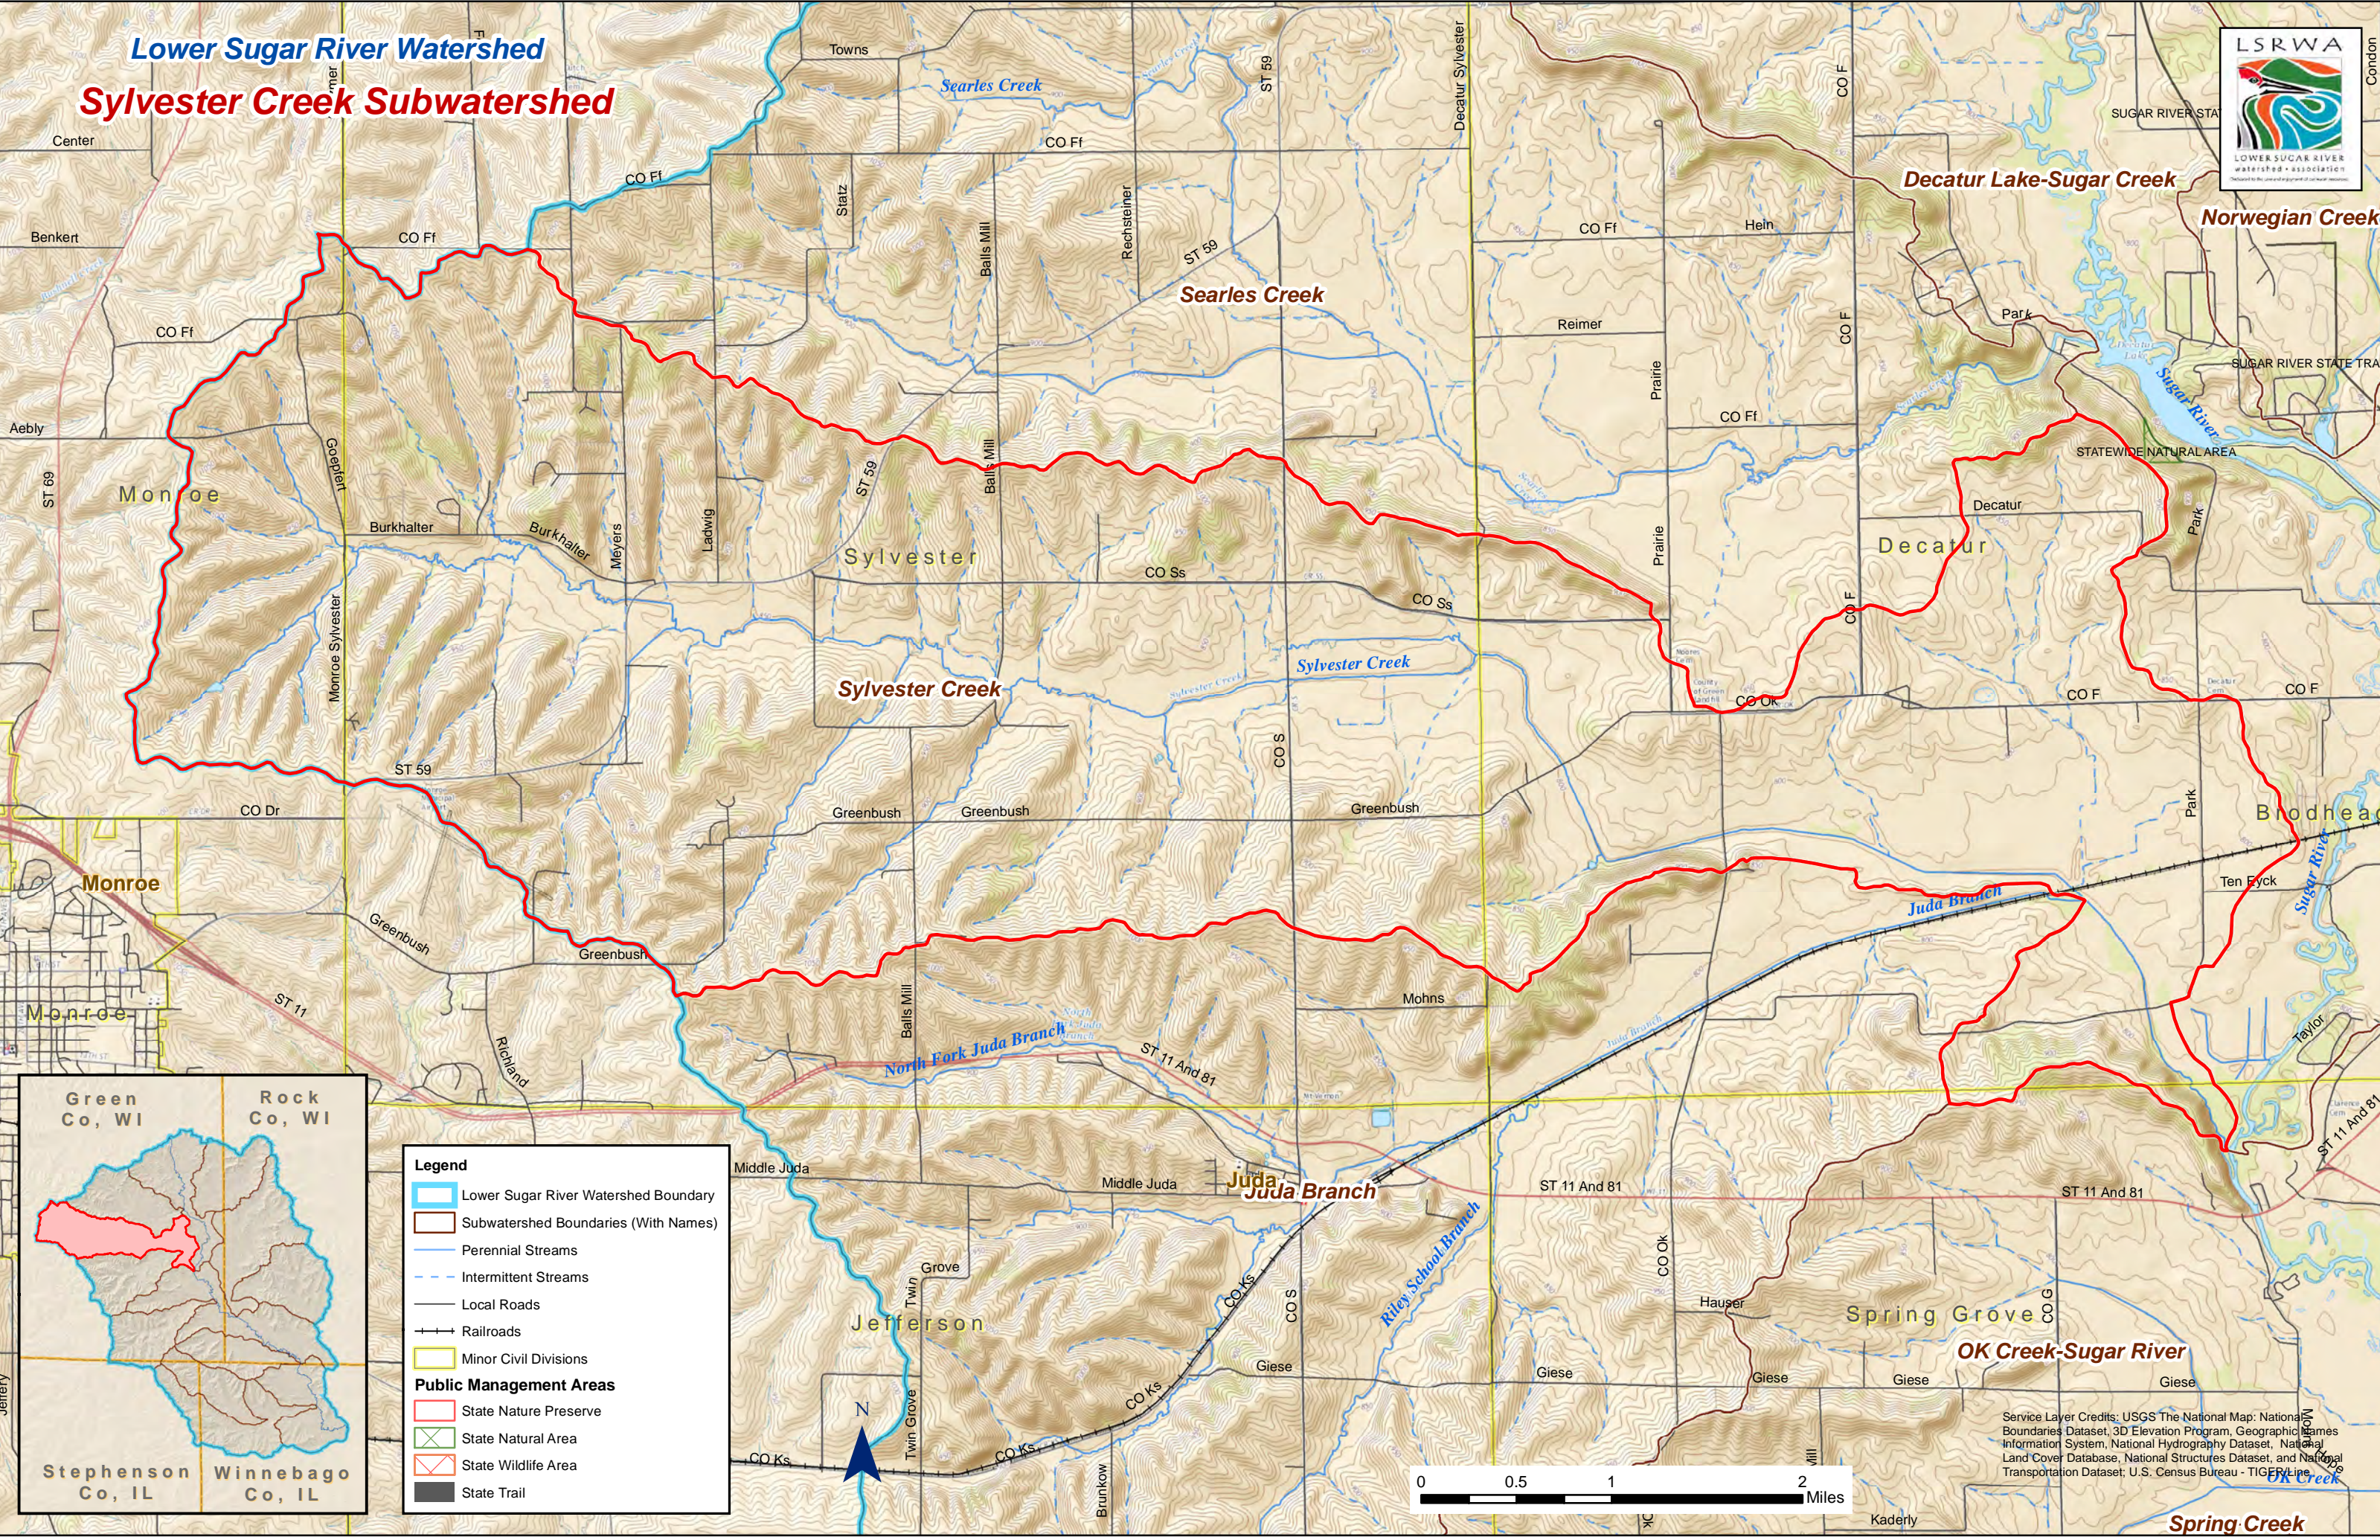

Lower Sugar River Watershed
Sylvester Creek Subwatershed

Legend

- Lower Sugar River Watershed Boundary
- Subwatershed Boundaries (With Names)
- Perennial Streams
- Intermittent Streams
- Local Roads
- + Railroads
- Minor Civil Divisions
- State Nature Preserve
- State Natural Area
- State Wildlife Area
- State Trail

Service Layer Credits: USGS The National Map; National Boundaries Dataset; 3D Elevation Program; Geographic Names Information System; National Hydrography Dataset; National Land Cover Database; National Structures Dataset; and National Transportation Dataset; U.S. Census Bureau - TIGER/Line