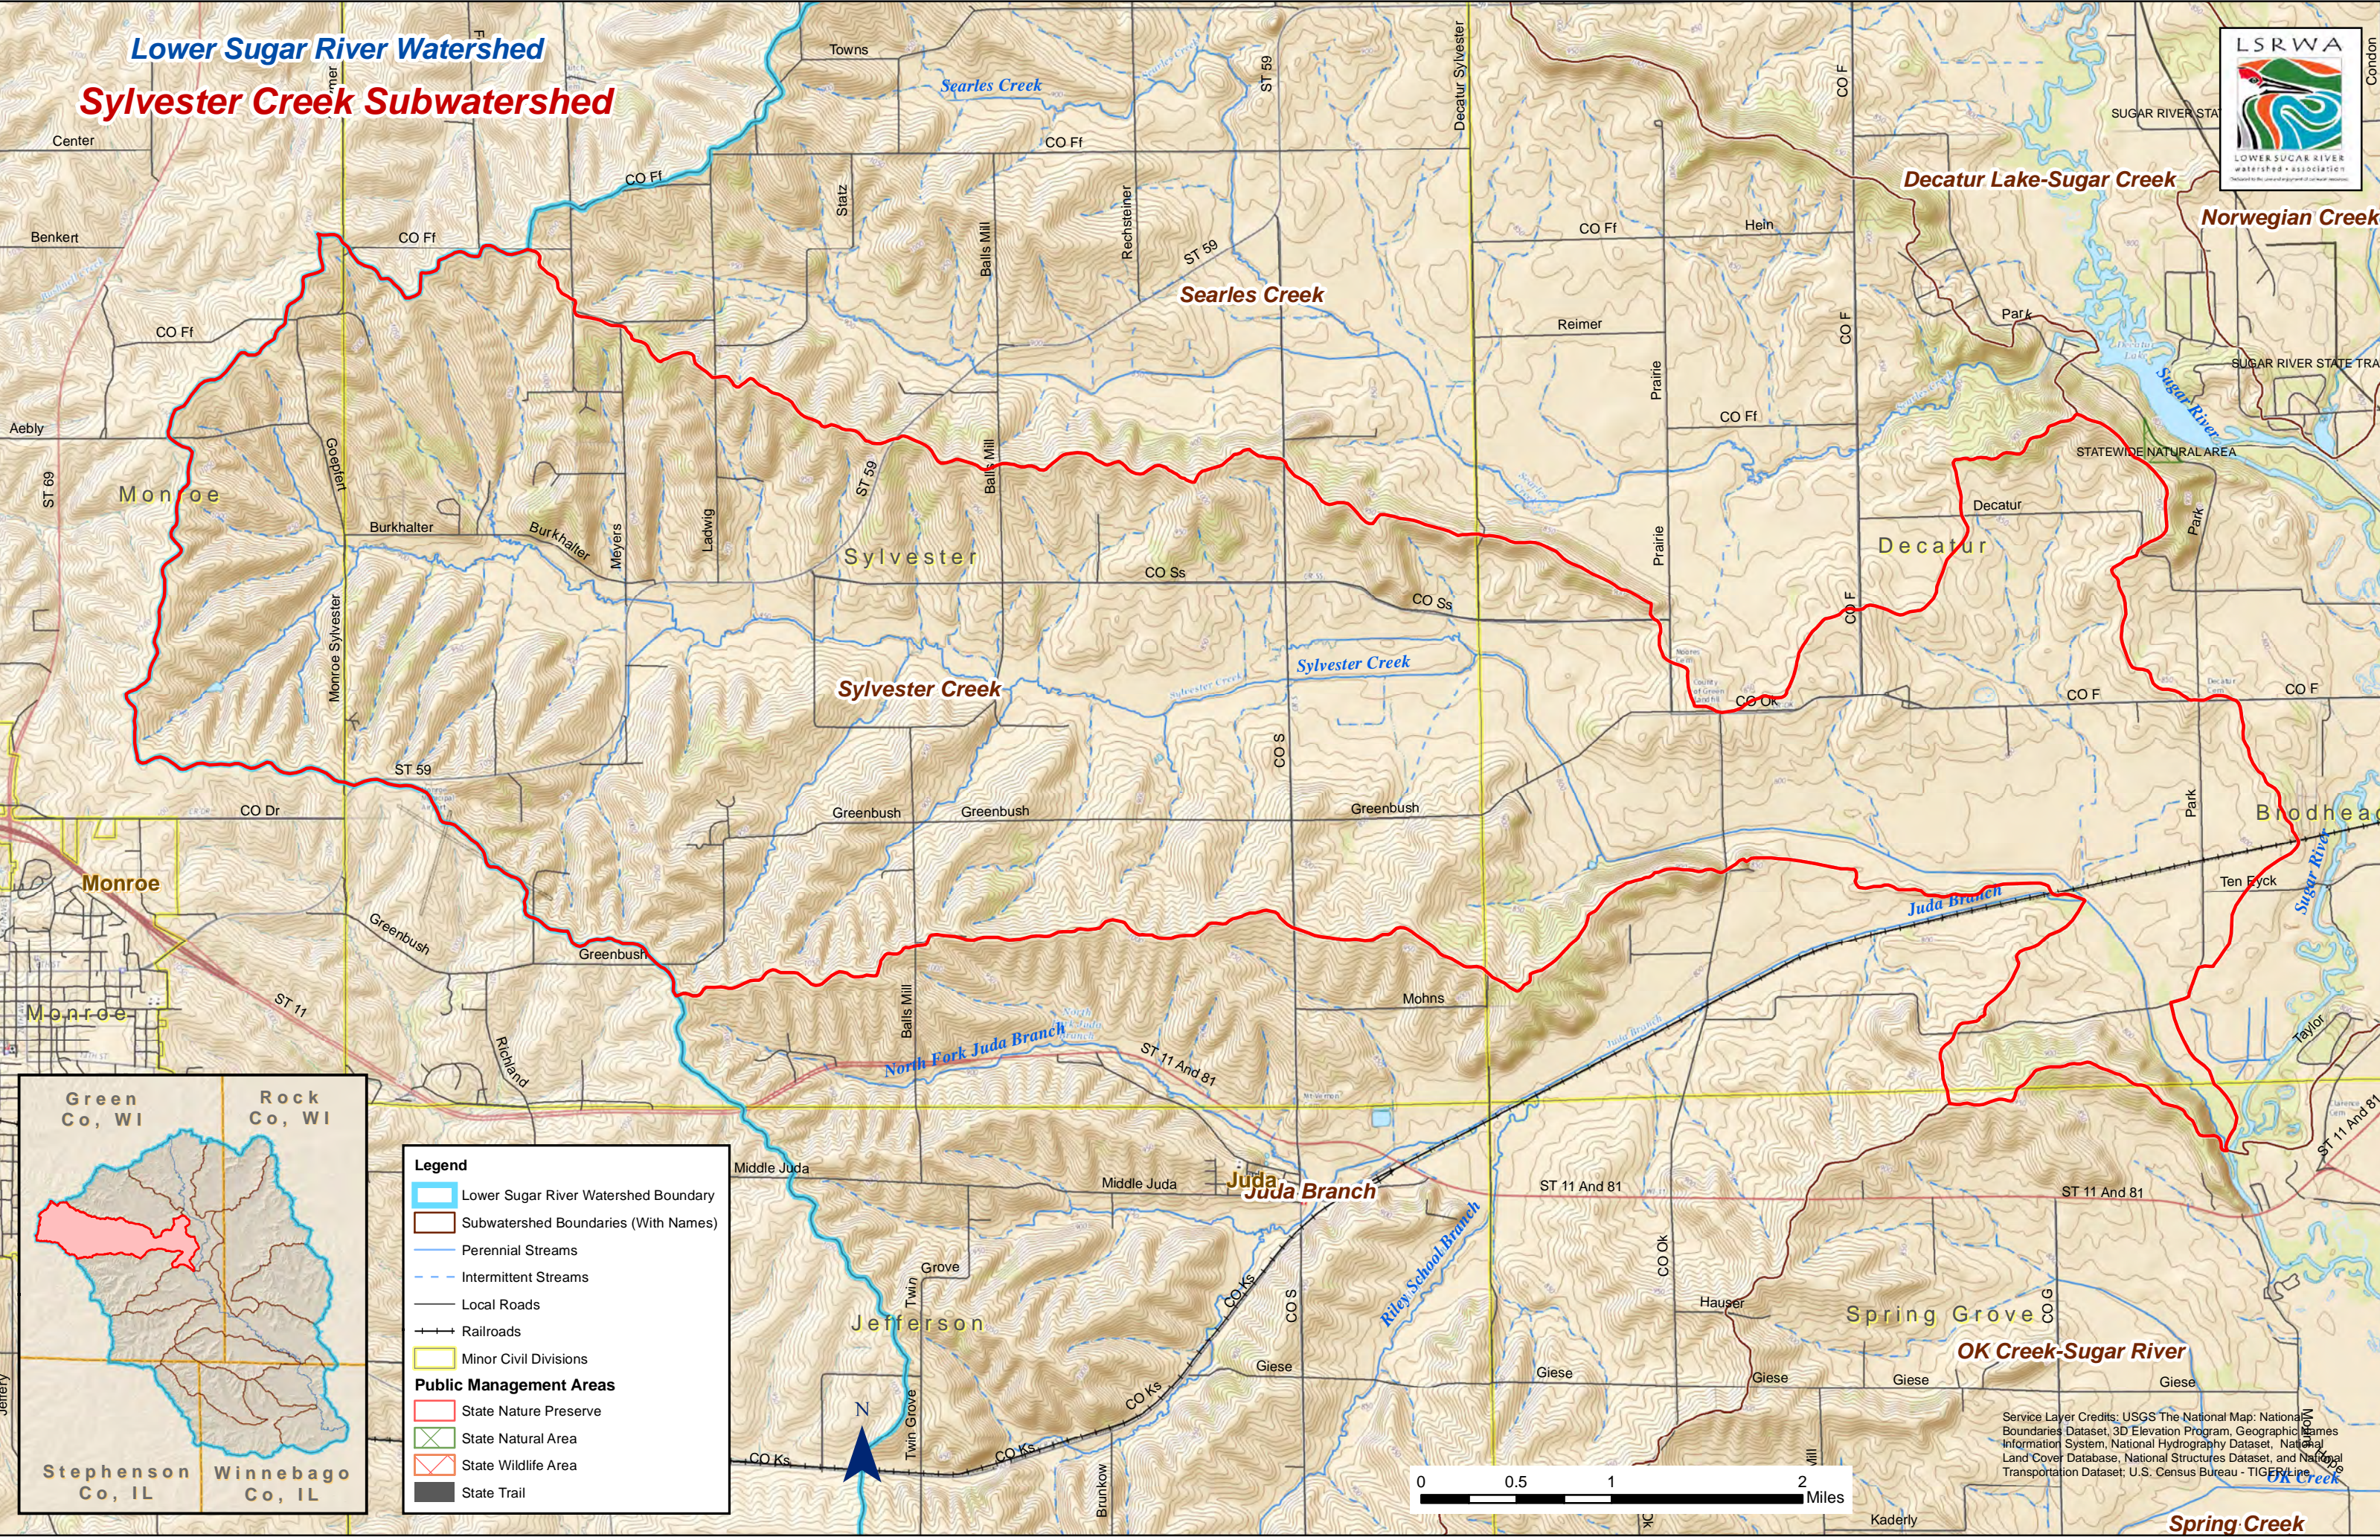

Lower Sugar River Watershed
Sylvester Creek Subwatershed

Legend

- Lower Sugar River Watershed Boundary
- Subwatershed Boundaries (With Names)
- Perennial Streams
- Intermittent Streams
- Local Roads
- ++ Railroads
- Minor Civil Divisions

Public Management Areas

- State Nature Preserve
- State Natural Area
- State Wildlife Area
- State Trail

Service Layer Credits: USGS The National Map; National Boundaries Dataset; 3D Elevation Program; Geographic Names Information System; National Hydrography Dataset; National Land Cover Database; National Structures Dataset; and National Transportation Dataset; U.S. Census Bureau - TIGER/Line