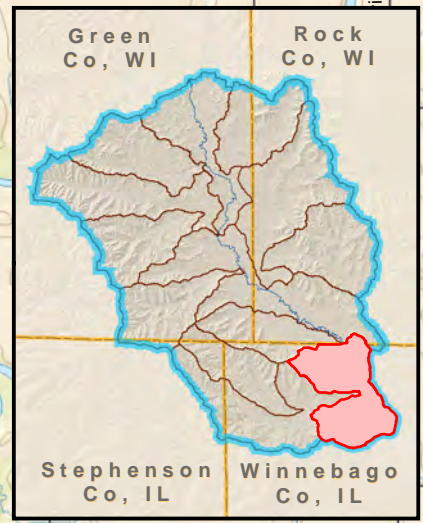

Service Layer Credits: USGS The National Map: National Boundaries Dataset, 3D Elevation Program, Geographic Names Information System, National Hydrography Dataset, National Land Cover Database, National Structures Dataset, and National Transportation Dataset; U.S. Census Bureau - TIGER/Line