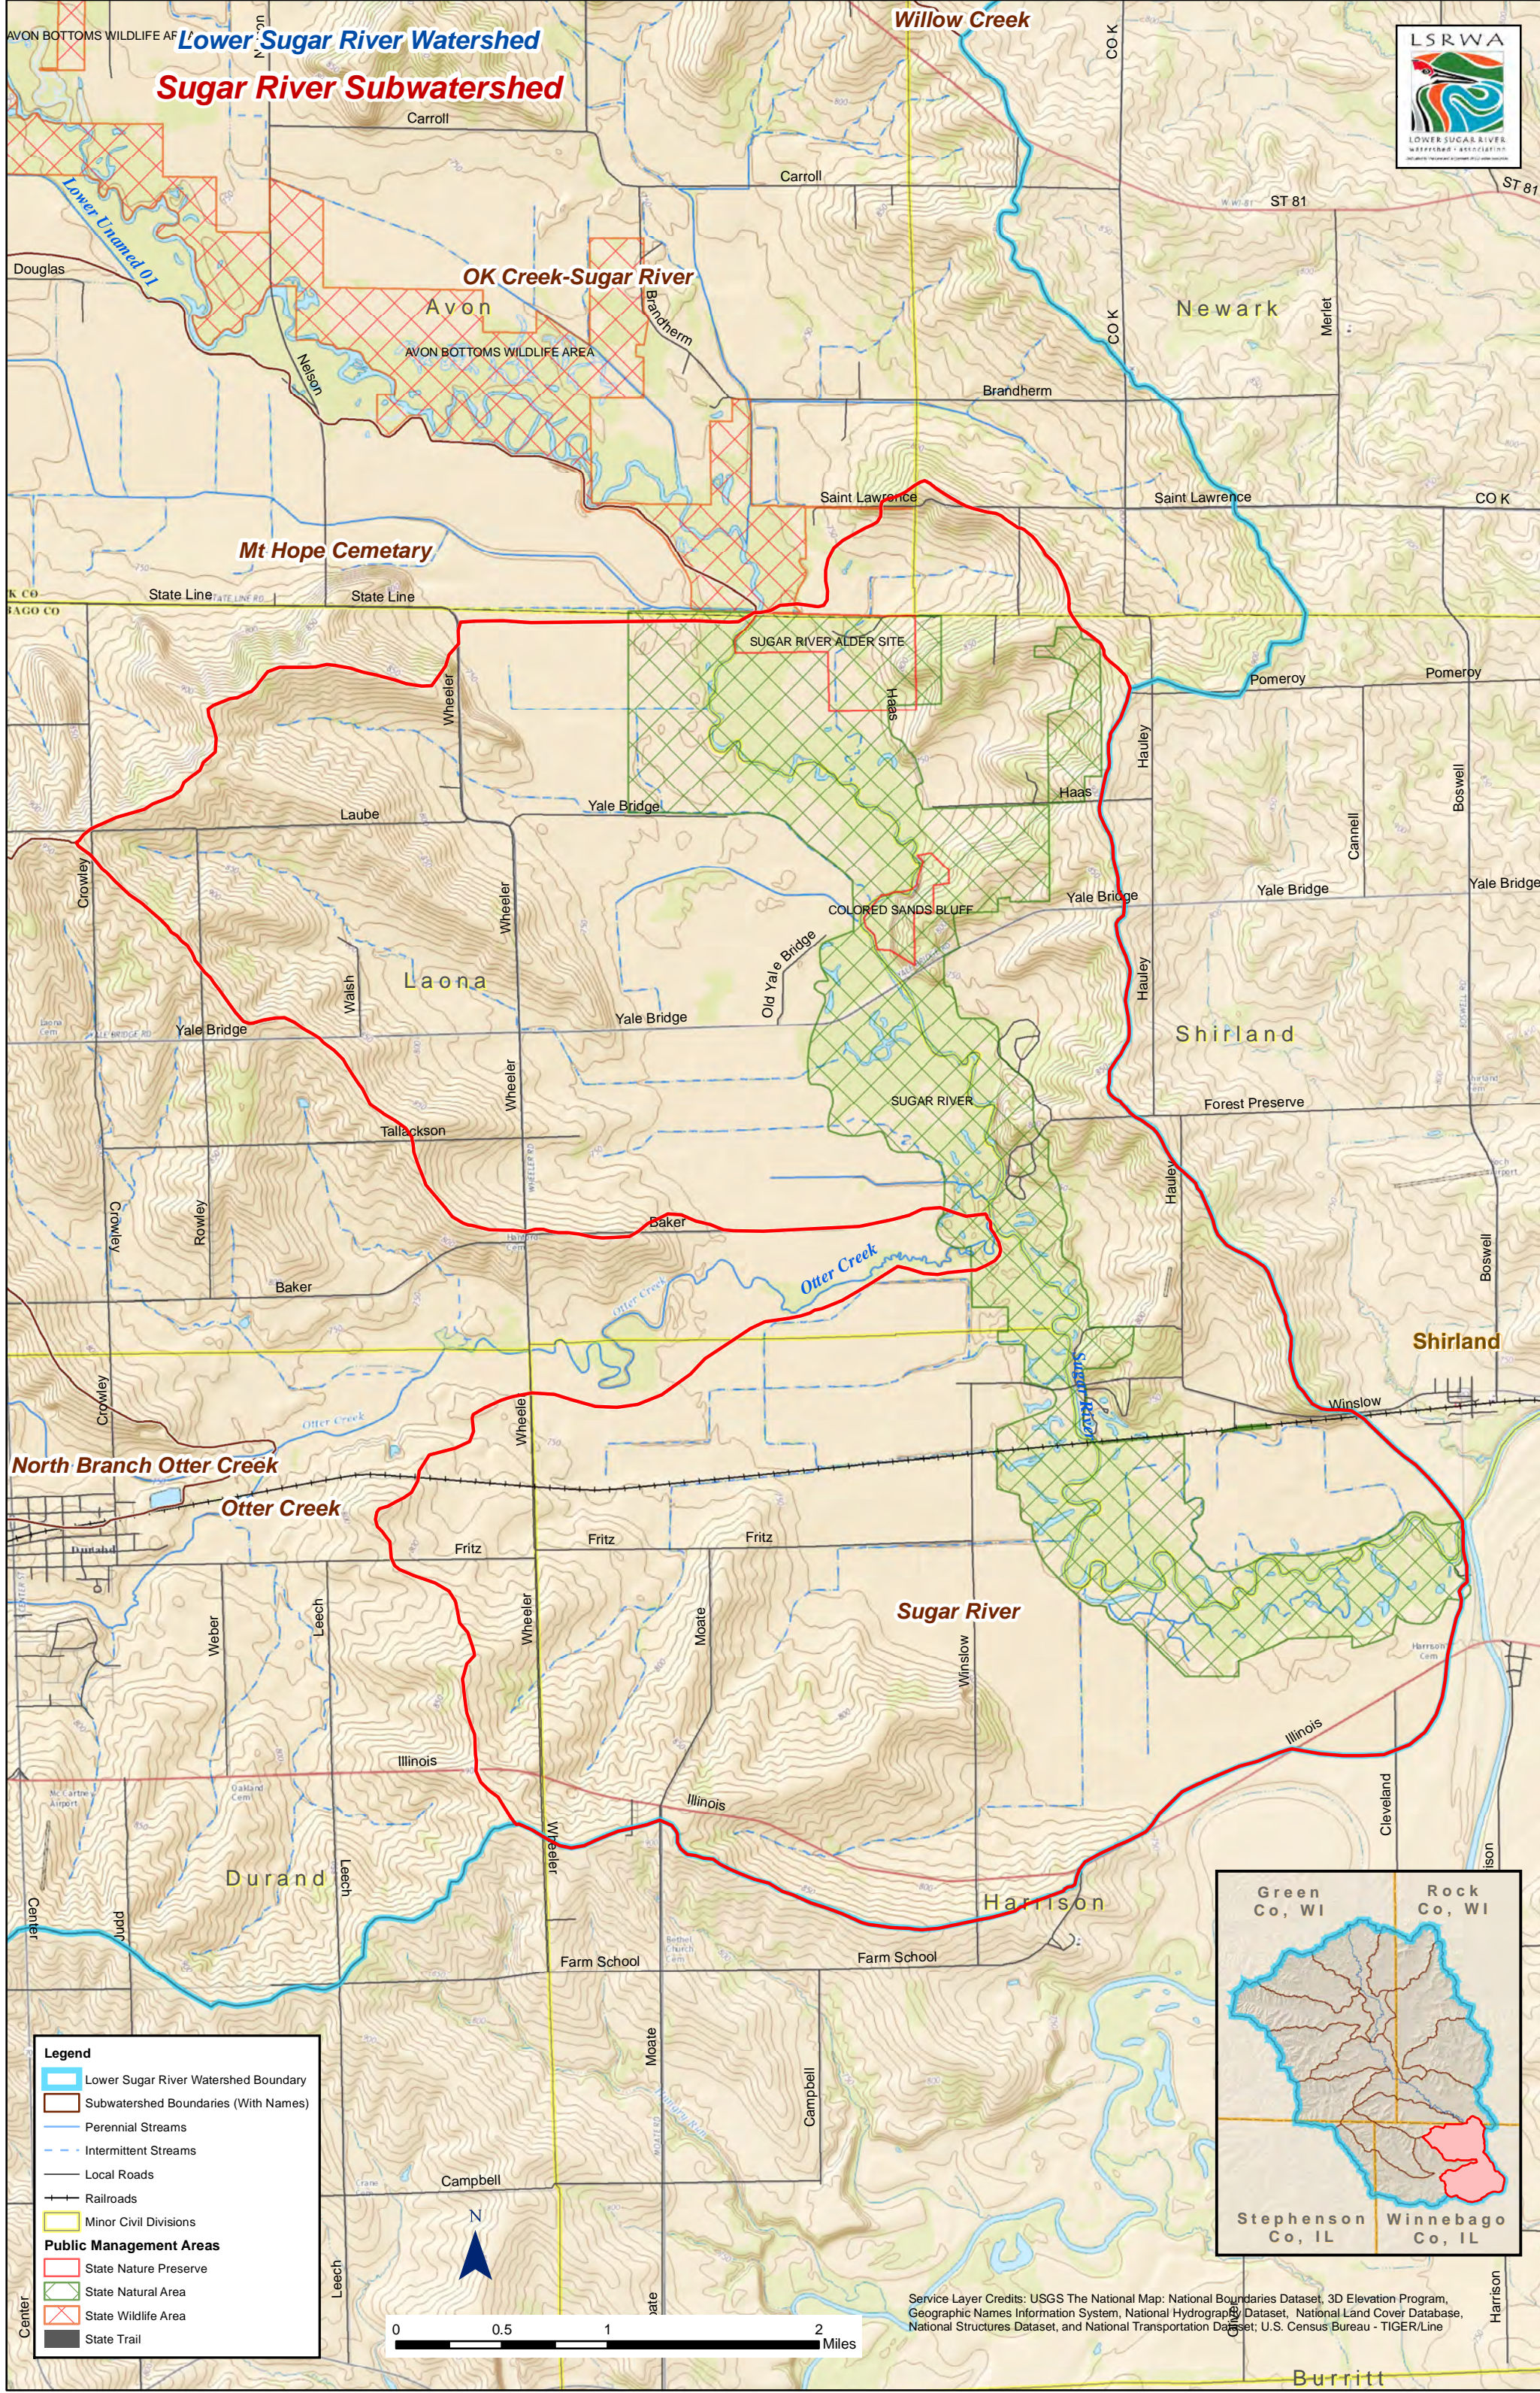

# Lower Sugar River Watershed Sugar River Subwatershed

**Legend**

- Lower Sugar River Watershed Boundary
- Subwatershed Boundaries (With Names)
- Perennial Streams
- Intermittent Streams
- Local Roads
- Railroads
- Minor Civil Divisions

**Public Management Areas**

- State Nature Preserve
- State Natural Area
- State Wildlife Area
- State Trail

Service Layer Credits: USGS The National Map: National Boundaries Dataset, 3D Elevation Program, Geographic Names Information System, National Hydrography Dataset, National Land Cover Database, National Structures Dataset, and National Transportation Dataset; U.S. Census Bureau - TIGER/Line