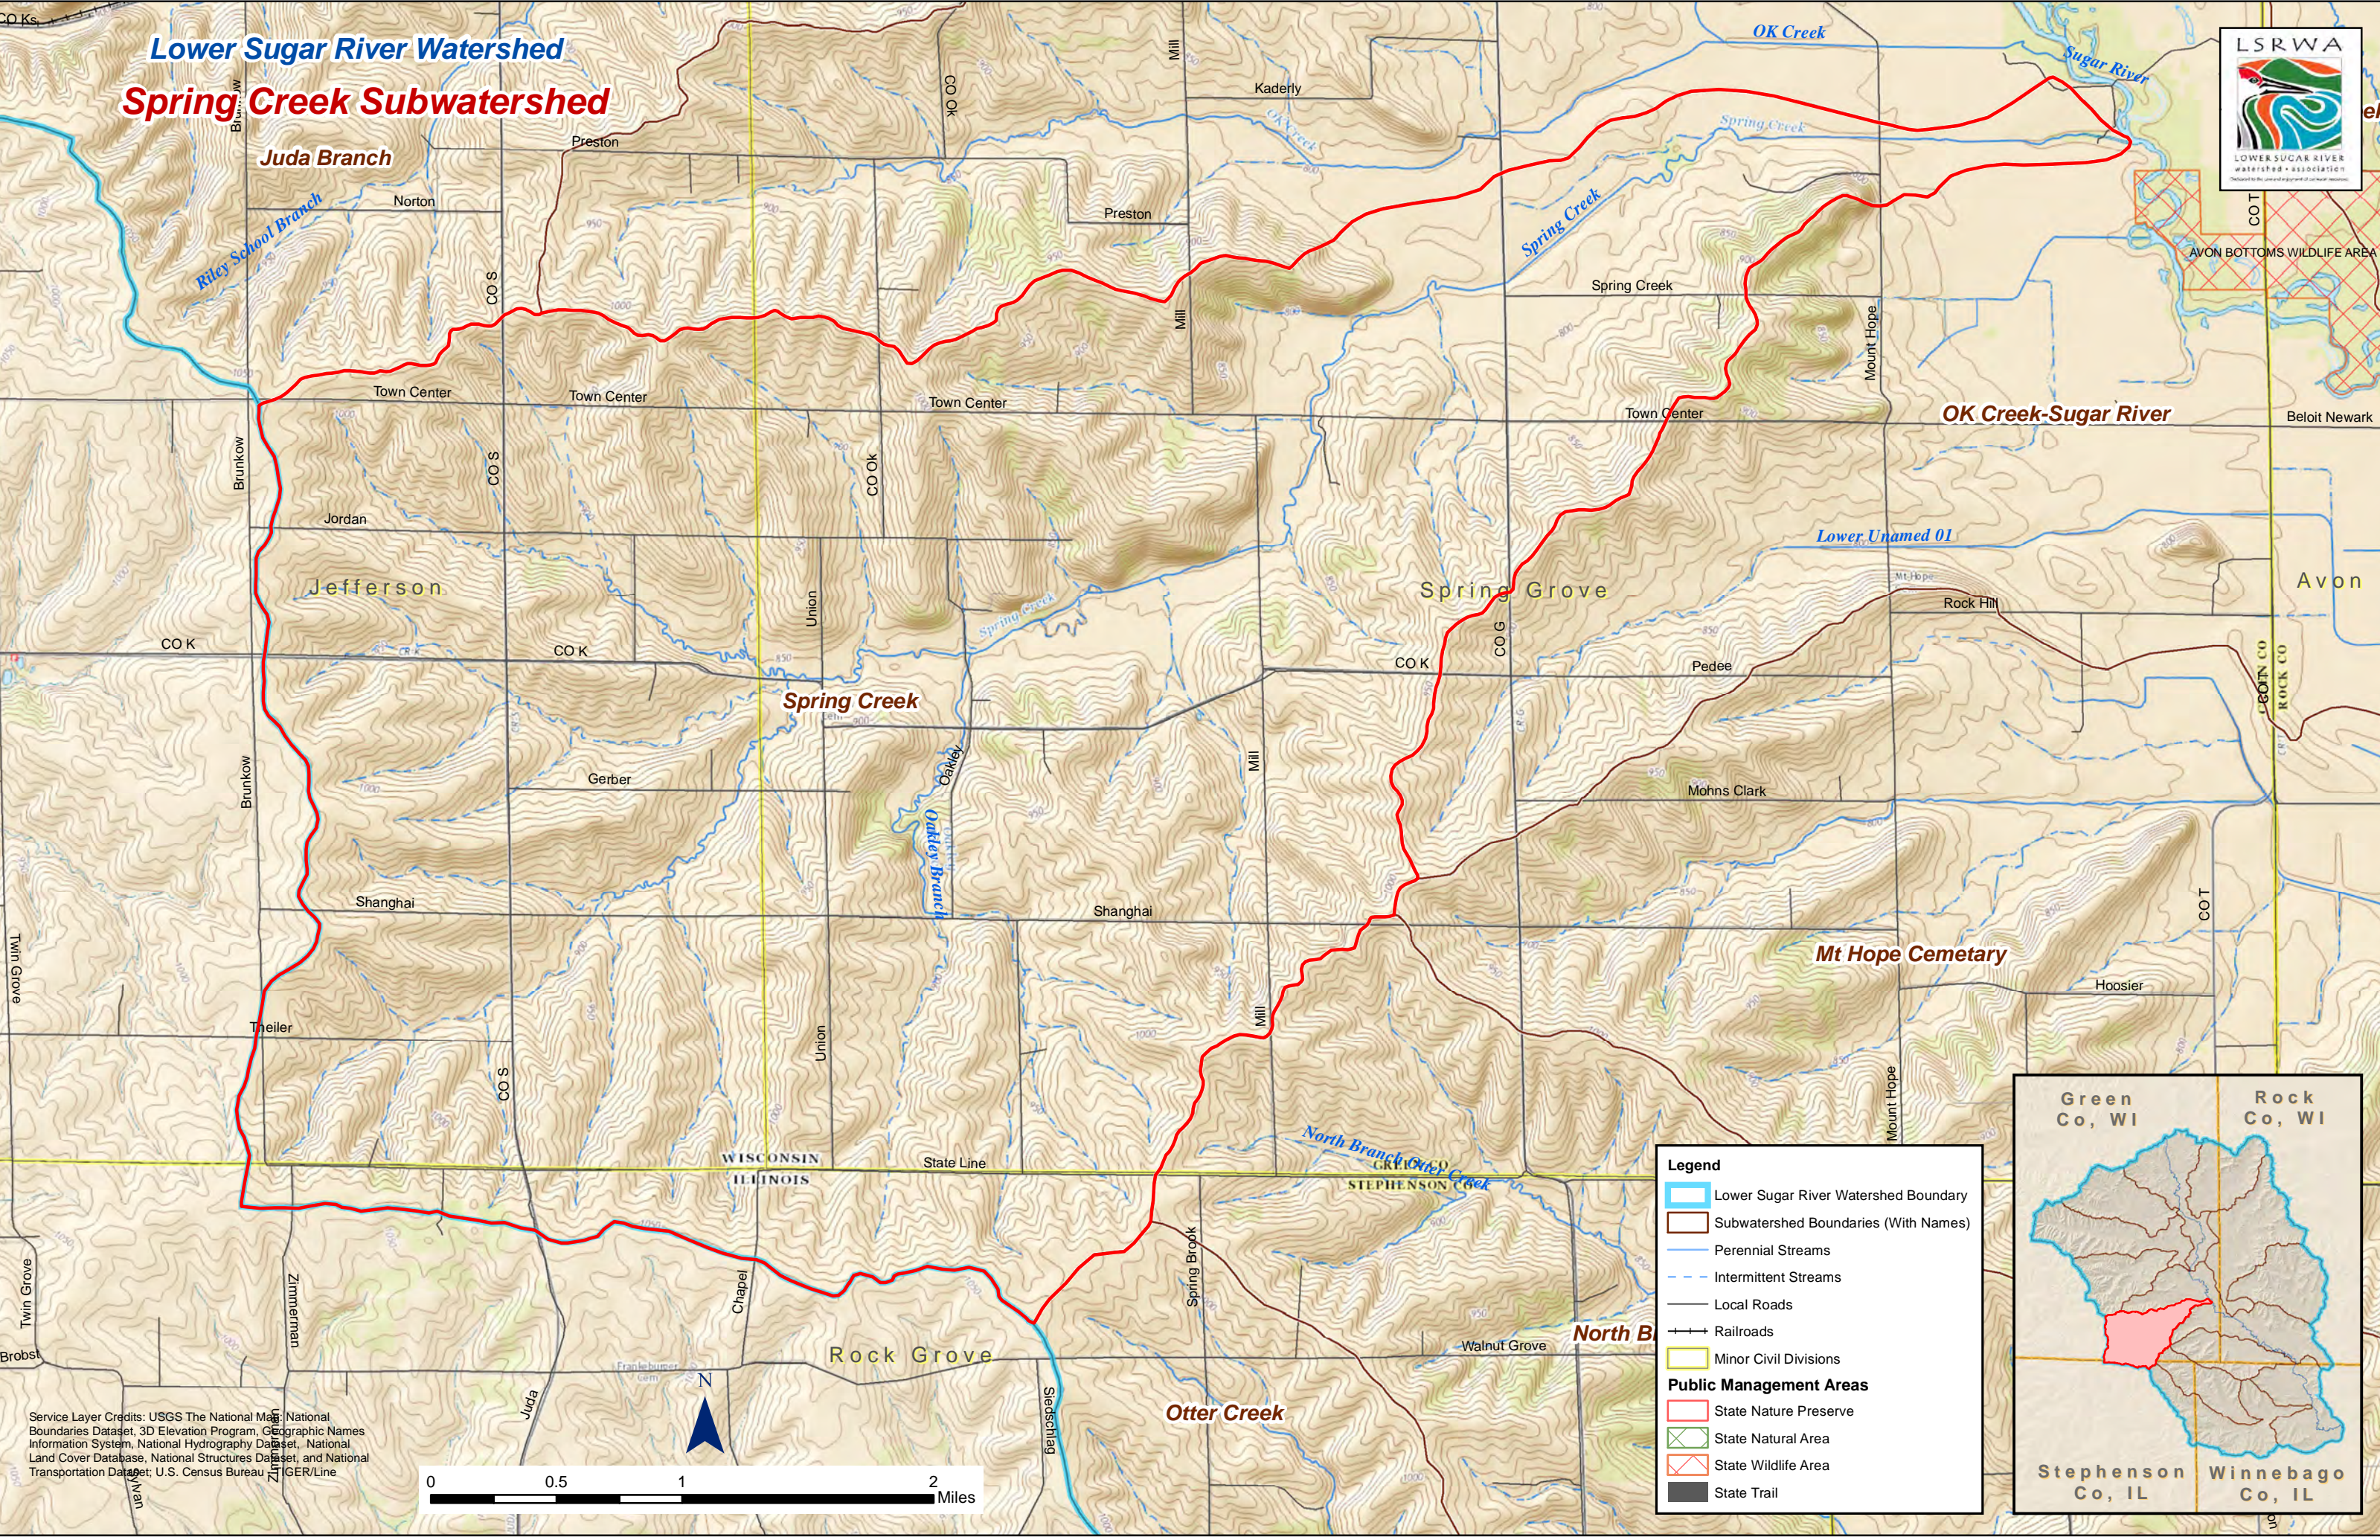

Lower Sugar River Watershed
Spring Creek Subwatershed

Legend

- Lower Sugar River Watershed Boundary
- Subwatershed Boundaries (With Names)
- Perennial Streams
- Intermittent Streams
- Local Roads
- Railroads
- Minor Civil Divisions
- Public Management Areas**
- State Nature Preserve
- State Natural Area
- State Wildlife Area
- State Trail

Service Layer Credits: USGS The National Map, National Boundaries Dataset, 3D Elevation Program, Geographic Names Information System, National Hydrography Dataset, National Land Cover Database, National Structures Dataset, and National Transportation Dataset; U.S. Census Bureau TIGER/Line