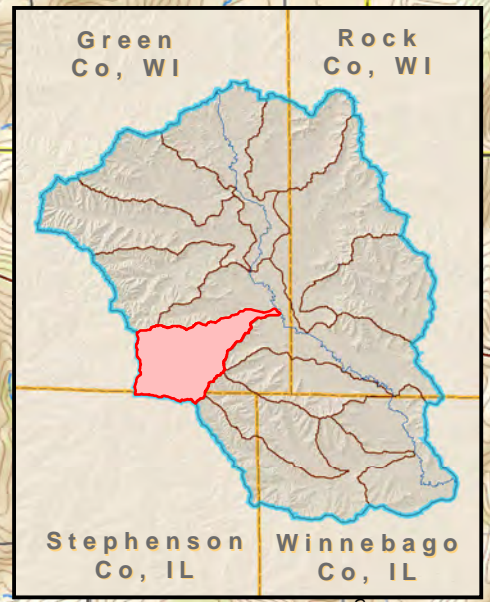

Lower Sugar River Watershed
Spring Creek Subwatershed

Legend

- Lower Sugar River Watershed Boundary
- Subwatershed Boundaries (With Names)
- Perennial Streams
- Intermittent Streams
- Local Roads
- Railroads
- Minor Civil Divisions
- Public Management Areas**
- State Nature Preserve
- State Natural Area
- State Wildlife Area
- State Trail

Service Layer Credits: USGS The National Map, National Boundaries Dataset, 3D Elevation Program, Geographic Names Information System, National Hydrography Dataset, National Land Cover Database, National Structures Dataset, and National Transportation Dataset; U.S. Census Bureau TIGER/Line