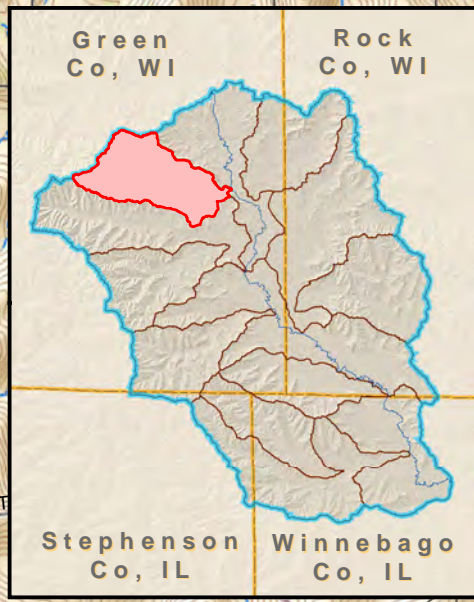

Lower Sugar River Watershed
Searles Creek Subwatershed

Legend

- Lower Sugar River Watershed Boundary
- Subwatershed Boundaries (With Names)
- Perennial Streams
- Intermittent Streams
- Local Roads
- Railroads
- Minor Civil Divisions