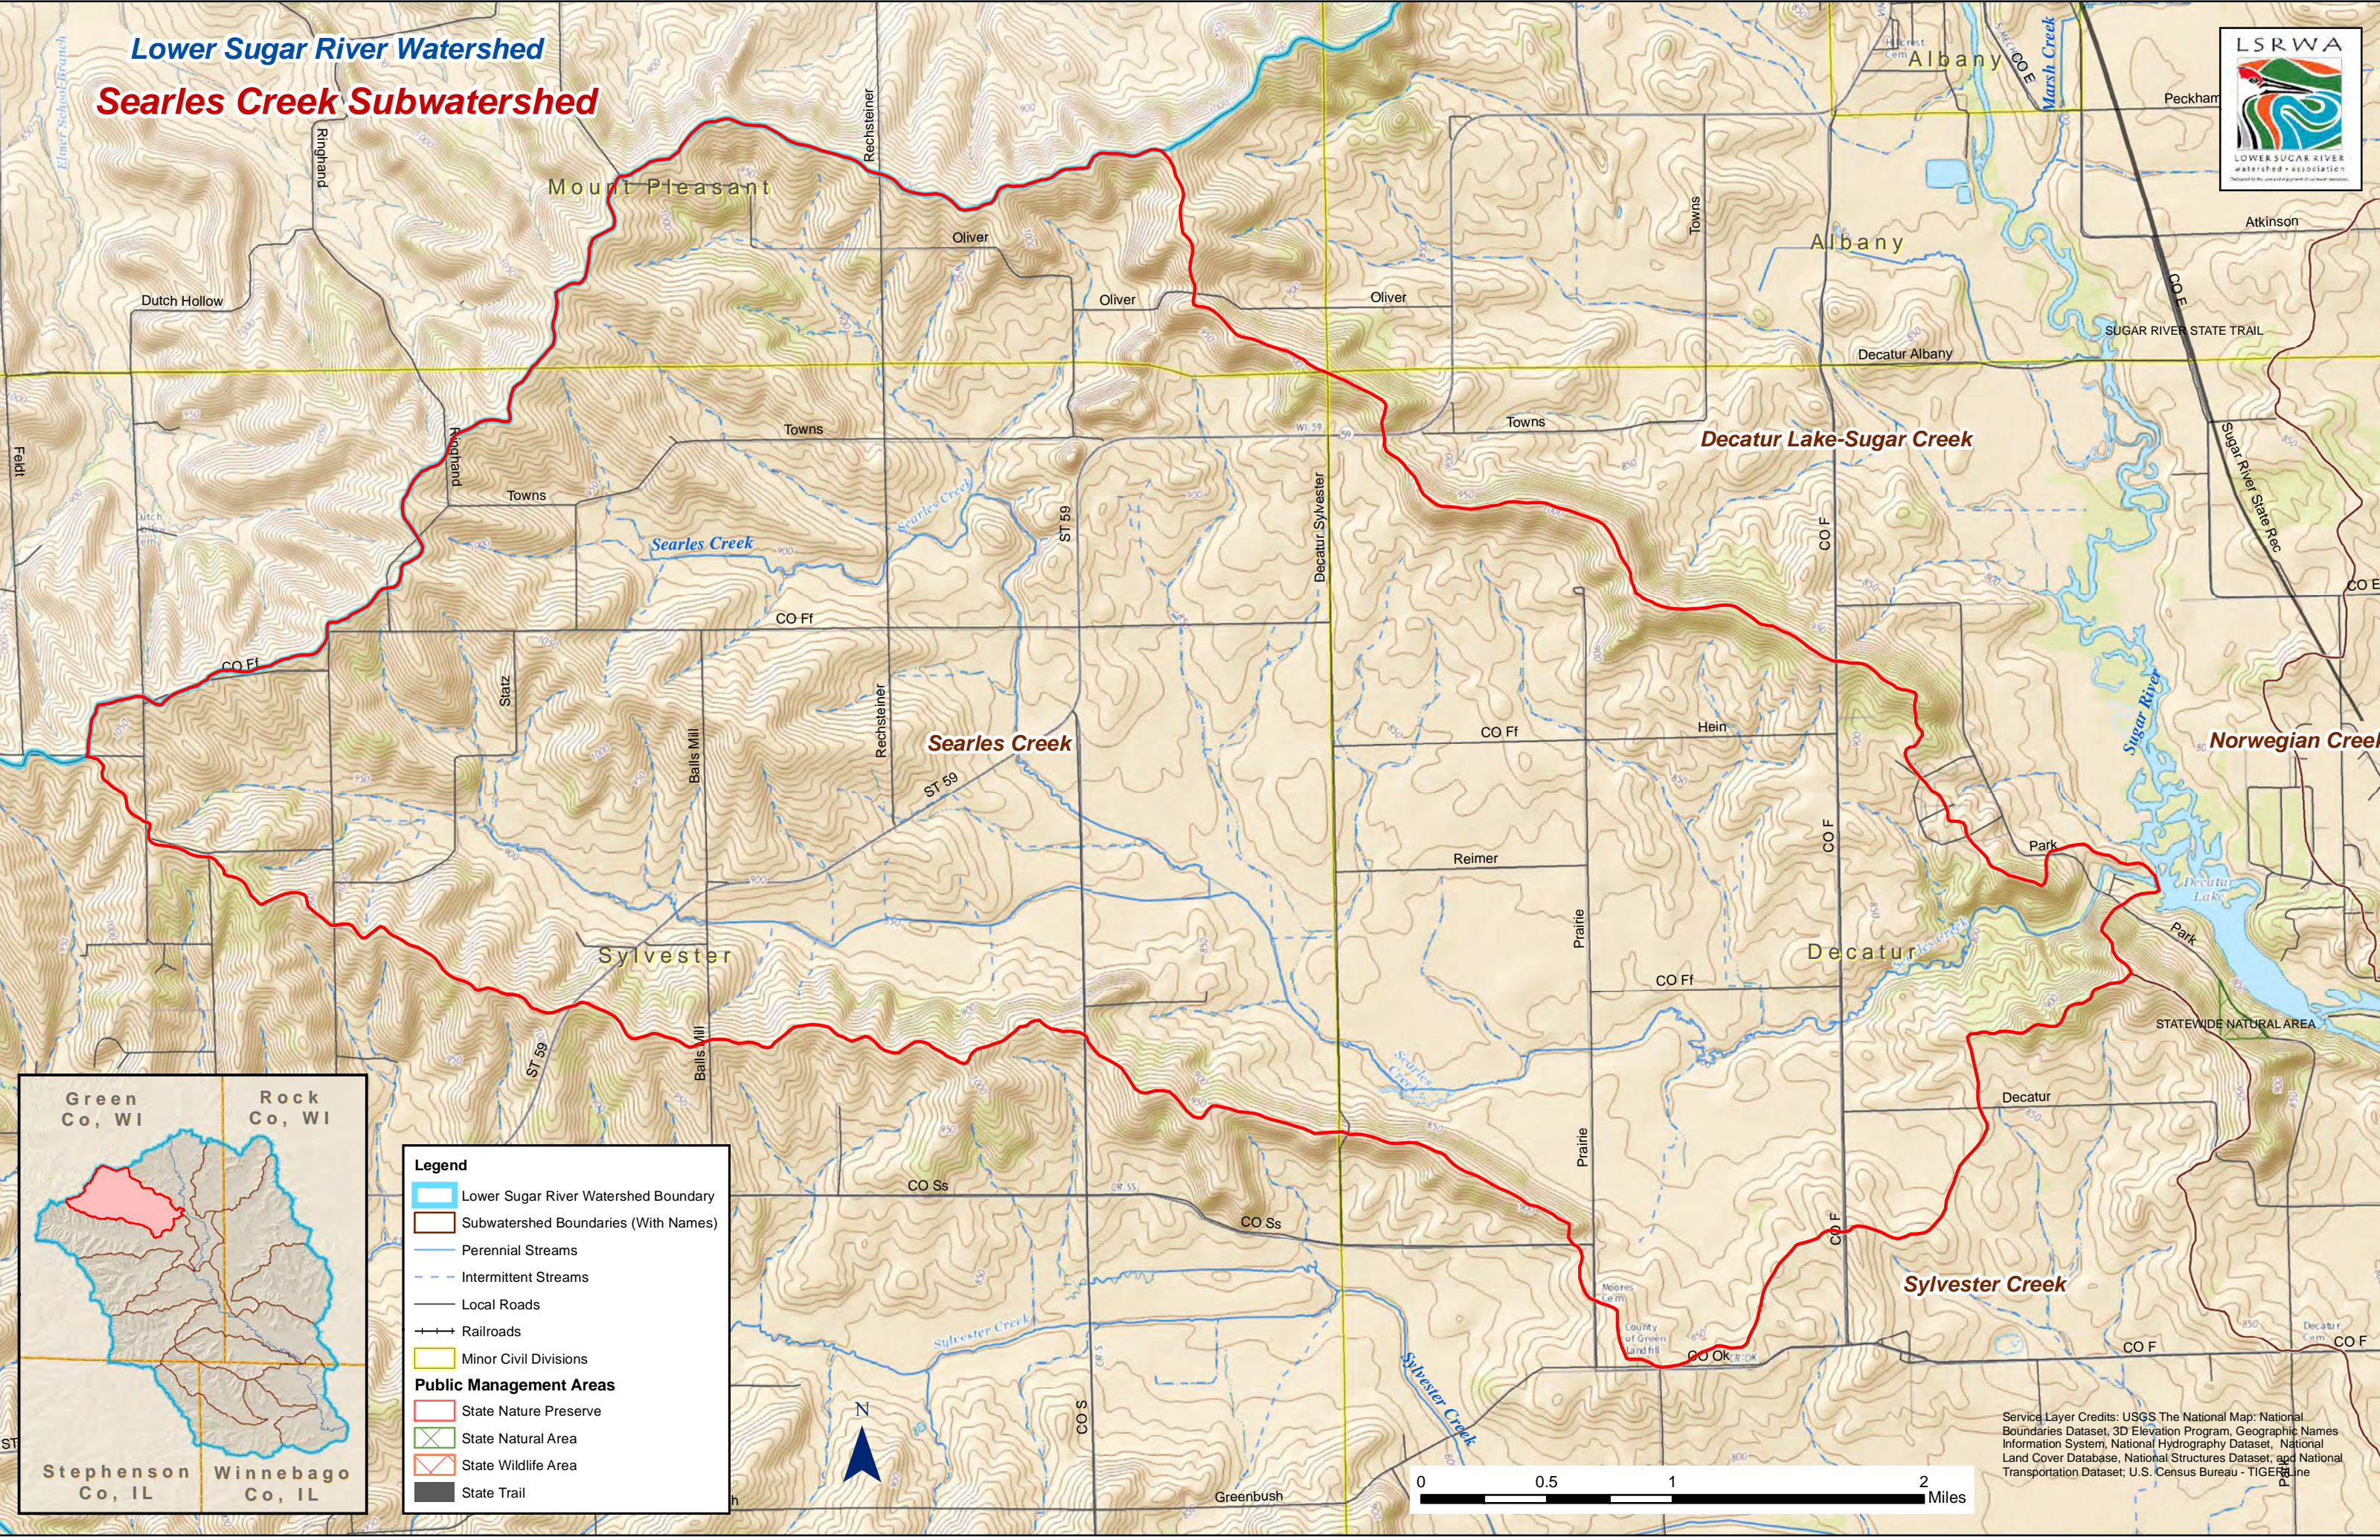

Lower Sugar River Watershed
Searles Creek Subwatershed

Legend

- Lower Sugar River Watershed Boundary
- Subwatershed Boundaries (With Names)
- Perennial Streams
- Intermittent Streams
- Local Roads
- Railroads
- Minor Civil Divisions

Public Management Areas

- State Nature Preserve
- State Natural Area
- State Wildlife Area
- State Trail

Service Layer Credits: USGS The National Map: National Boundaries Dataset, 3D Elevation Program, Geographic Names Information System, National Hydrography Dataset, National Land Cover Database, National Structures Dataset, and National Transportation Dataset; U.S. Census Bureau - TIGER/Line