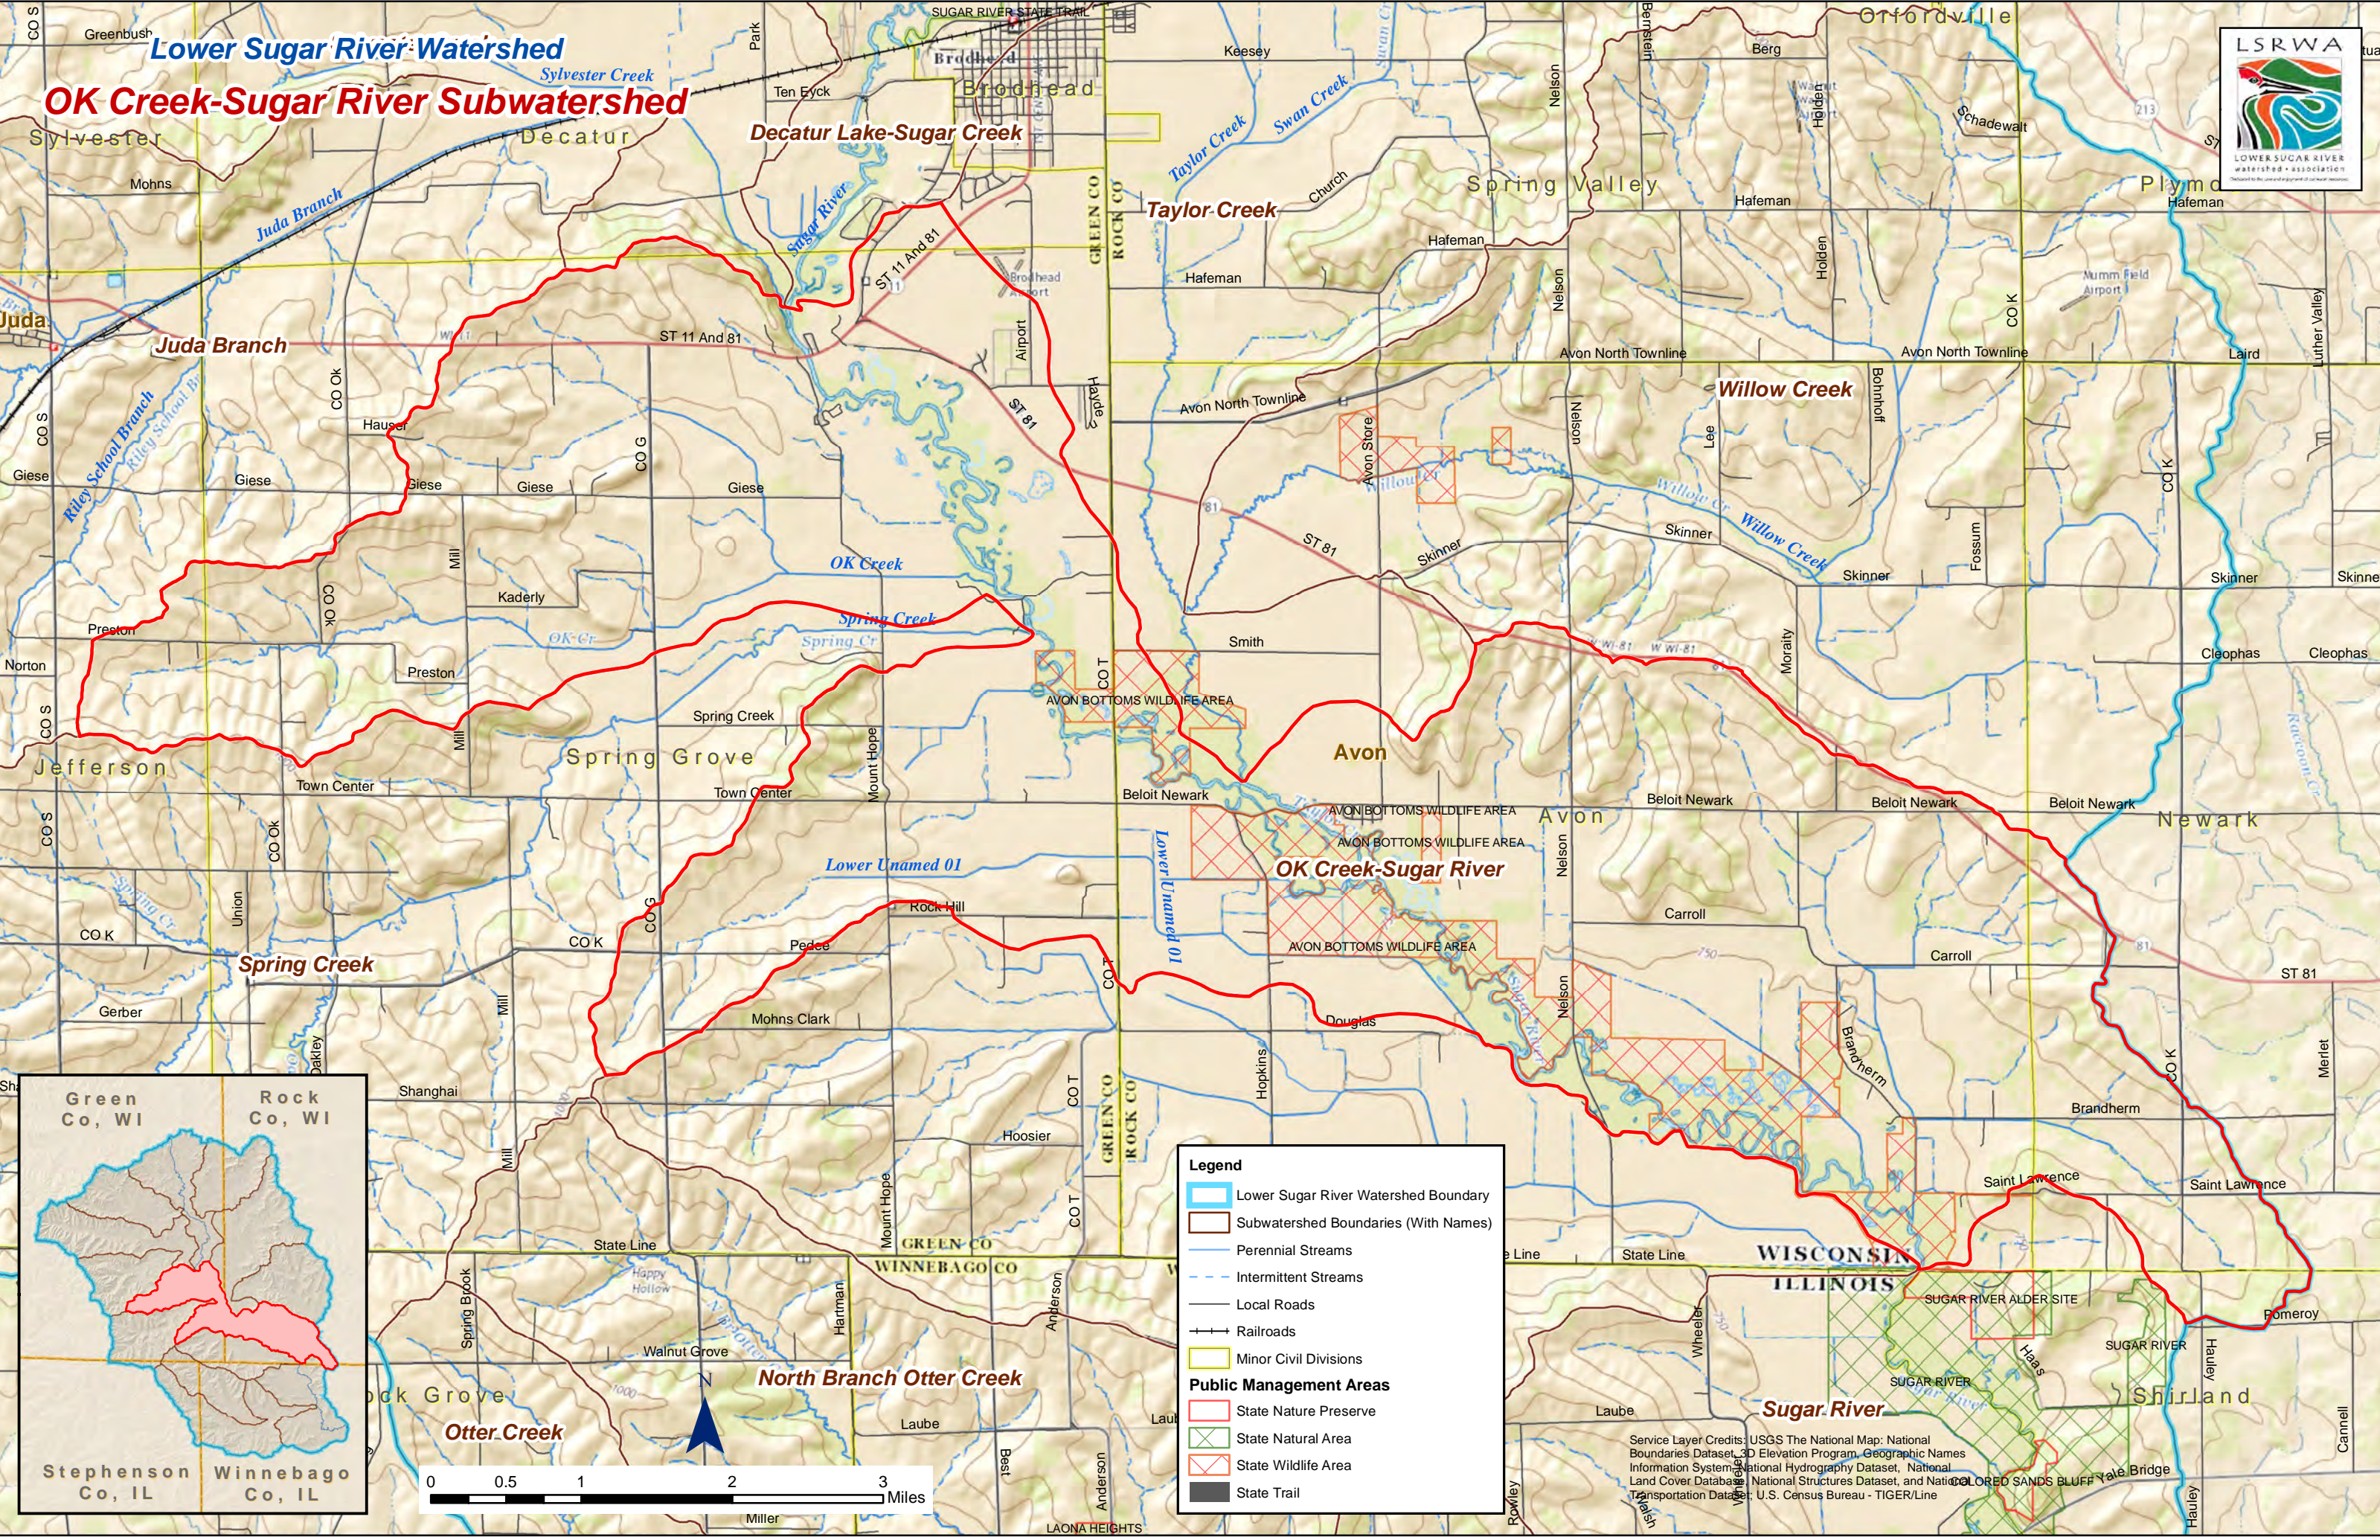

Lower Sugar River Watershed

OK Creek-Sugar River Subwatershed

Legend

- Lower Sugar River Watershed Boundary
- Subwatershed Boundaries (With Names)
- Perennial Streams
- Intermittent Streams
- Local Roads
- Railroads
- Minor Civil Divisions
- Public Management Areas**
 - State Nature Preserve
 - State Natural Area
 - State Wildlife Area
 - State Trail

Service Layer Credits: USGS The National Map; National Boundaries Dataset; 3D Elevation Program; Geographic Names Information System; National Hydrography Dataset; National Land Cover Database; National Structures Dataset; and National Transportation Database; U.S. Census Bureau - TIGER/Line