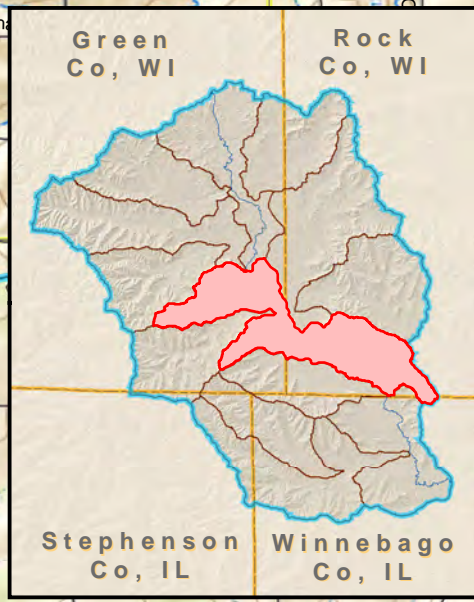

Lower Sugar River Watershed
OK Creek-Sugar River Subwatershed

Legend

- Lower Sugar River Watershed Boundary
- Subwatershed Boundaries (With Names)
- Perennial Streams
- Intermittent Streams
- Local Roads
- Railroads
- Minor Civil Divisions
- State Nature Preserve
- State Natural Area
- State Wildlife Area
- State Trail

Service Layer Credits: USGS The National Map; National Boundaries Dataset; 3D Elevation Program; Geographic Names Information System; National Hydrography Dataset; National Land Cover Database; National Structures Dataset; and National Transportation Database; U.S. Census Bureau - TIGER/Line