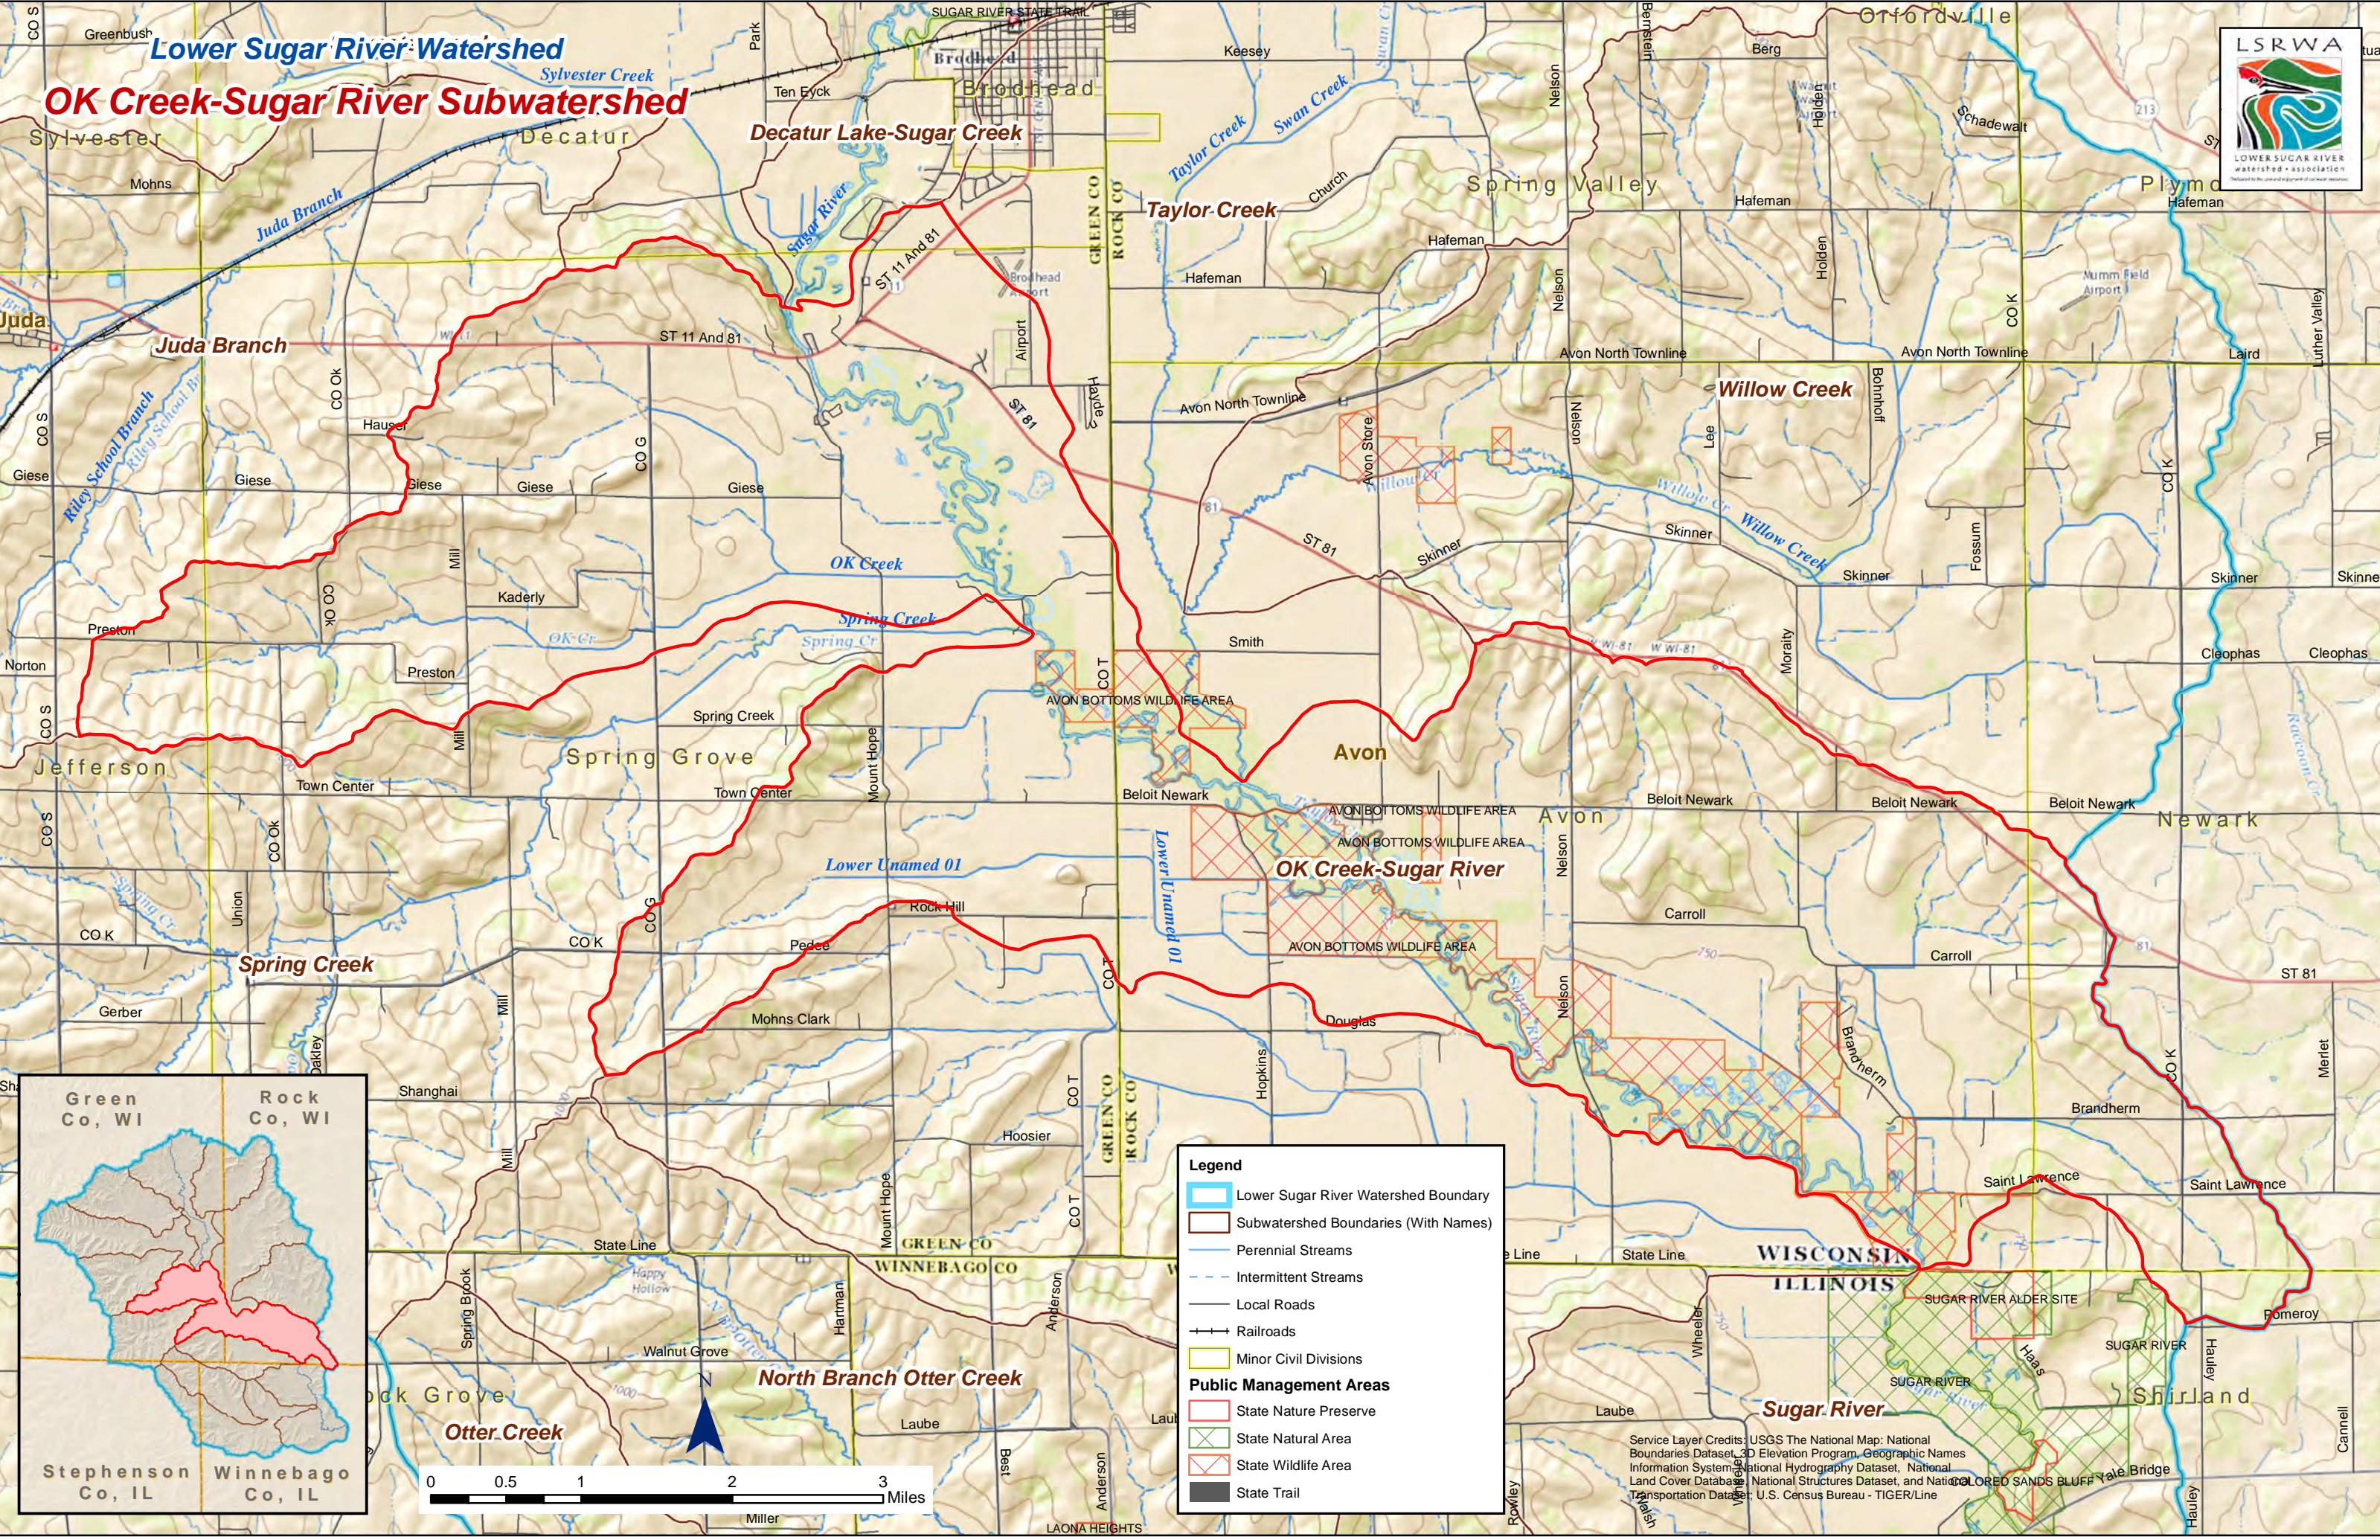

Lower Sugar River Watershed
OK Creek-Sugar River Subwatershed

Legend

- Lower Sugar River Watershed Boundary
- Subwatershed Boundaries (With Names)
- Perennial Streams
- Intermittent Streams
- Local Roads
- Railroads
- Minor Civil Divisions
- State Nature Preserve
- State Natural Area
- State Wildlife Area
- State Trail

Service Layer Credits: USGS The National Map; National Boundaries Dataset; 3D Elevation Program; Geographic Names Information System; National Hydrography Dataset; National Land Cover Database; National Structures Dataset; and National Transportation Database; U.S. Census Bureau - TIGER/Line