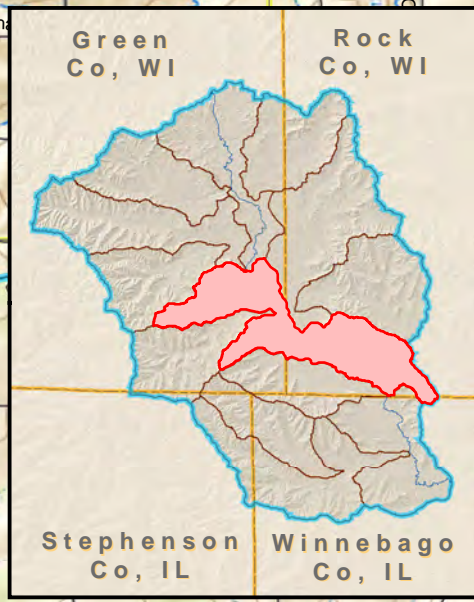

Lower Sugar River Watershed

OK Creek-Sugar River Subwatershed

Legend

- Lower Sugar River Watershed Boundary
- Subwatershed Boundaries (With Names)
- Perennial Streams
- Intermittent Streams
- Local Roads
- Railroads
- Minor Civil Divisions
- Public Management Areas**
 - State Nature Preserve
 - State Natural Area
 - State Wildlife Area
 - State Trail

Service Layer Credits: USGS The National Map; National Boundaries Dataset; 3D Elevation Program; Geographic Names Information System; National Hydrography Dataset; National Land Cover Database; National Structures Dataset; and National Transportation Database; U.S. Census Bureau - TIGER/Line