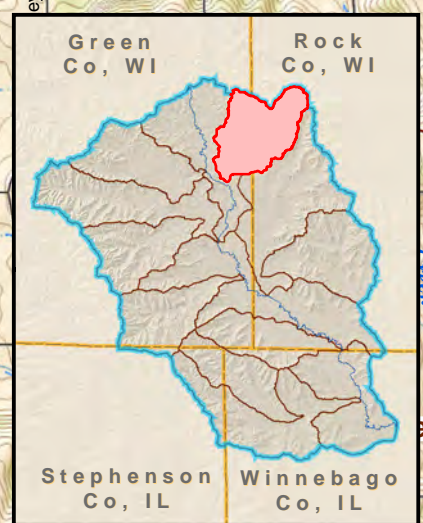

Lower Sugar River Watershed

Norwegian Creek Subwatershed

Legend

- Lower Sugar River Watershed Boundary
- Subwatershed Boundaries (With Names)
- Perennial Streams
- Intermittent Streams
- Local Roads
- Railroads
- Minor Civil Divisions

OK Creek-Sugar River OK Creek-Sugar River