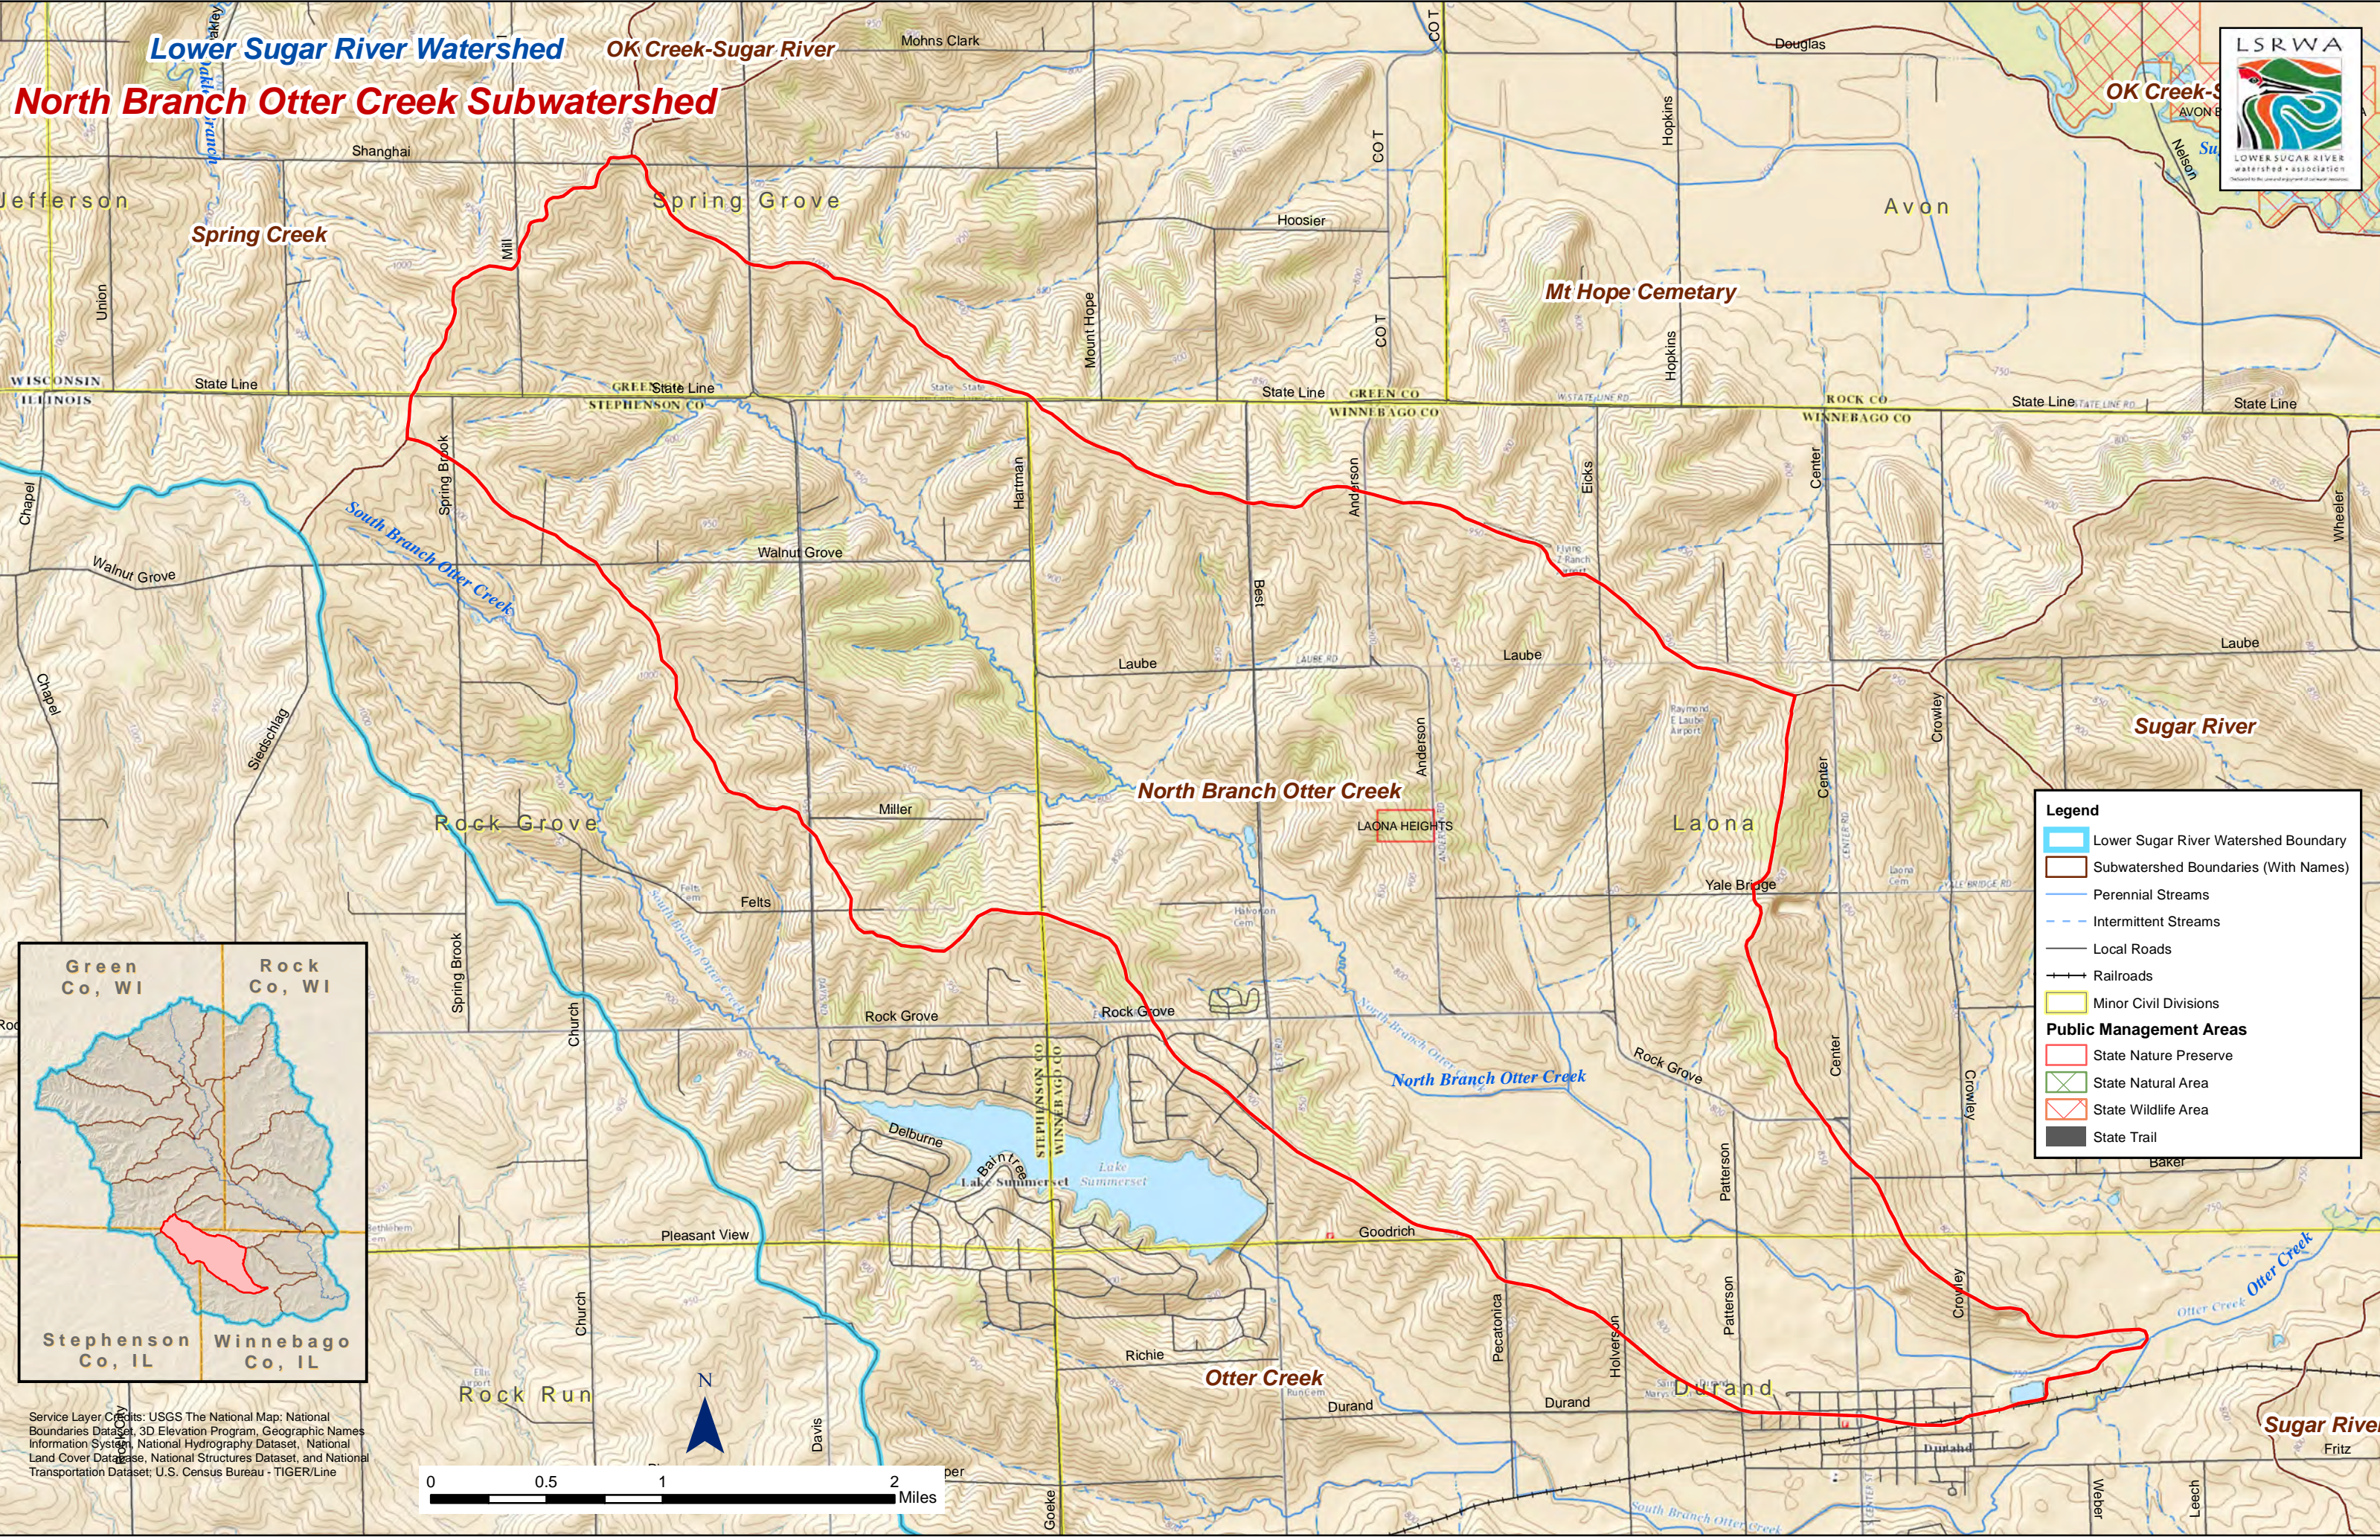

Lower Sugar River Watershed

North Branch Otter Creek Subwatershed

Legend

- Lower Sugar River Watershed Boundary
- Subwatershed Boundaries (With Names)
- Perennial Streams
- Intermittent Streams
- Local Roads
- Railroads
- Minor Civil Divisions

Public Management Areas

- State Nature Preserve
- State Natural Area
- State Wildlife Area
- State Trail

Service Layer Credits: USGS The National Map: National Boundaries Dataset, 3D Elevation Program, Geographic Names Information System, National Hydrography Dataset, National Land Cover Database, National Structures Dataset, and National Transportation Dataset; U.S. Census Bureau - TIGER/Line