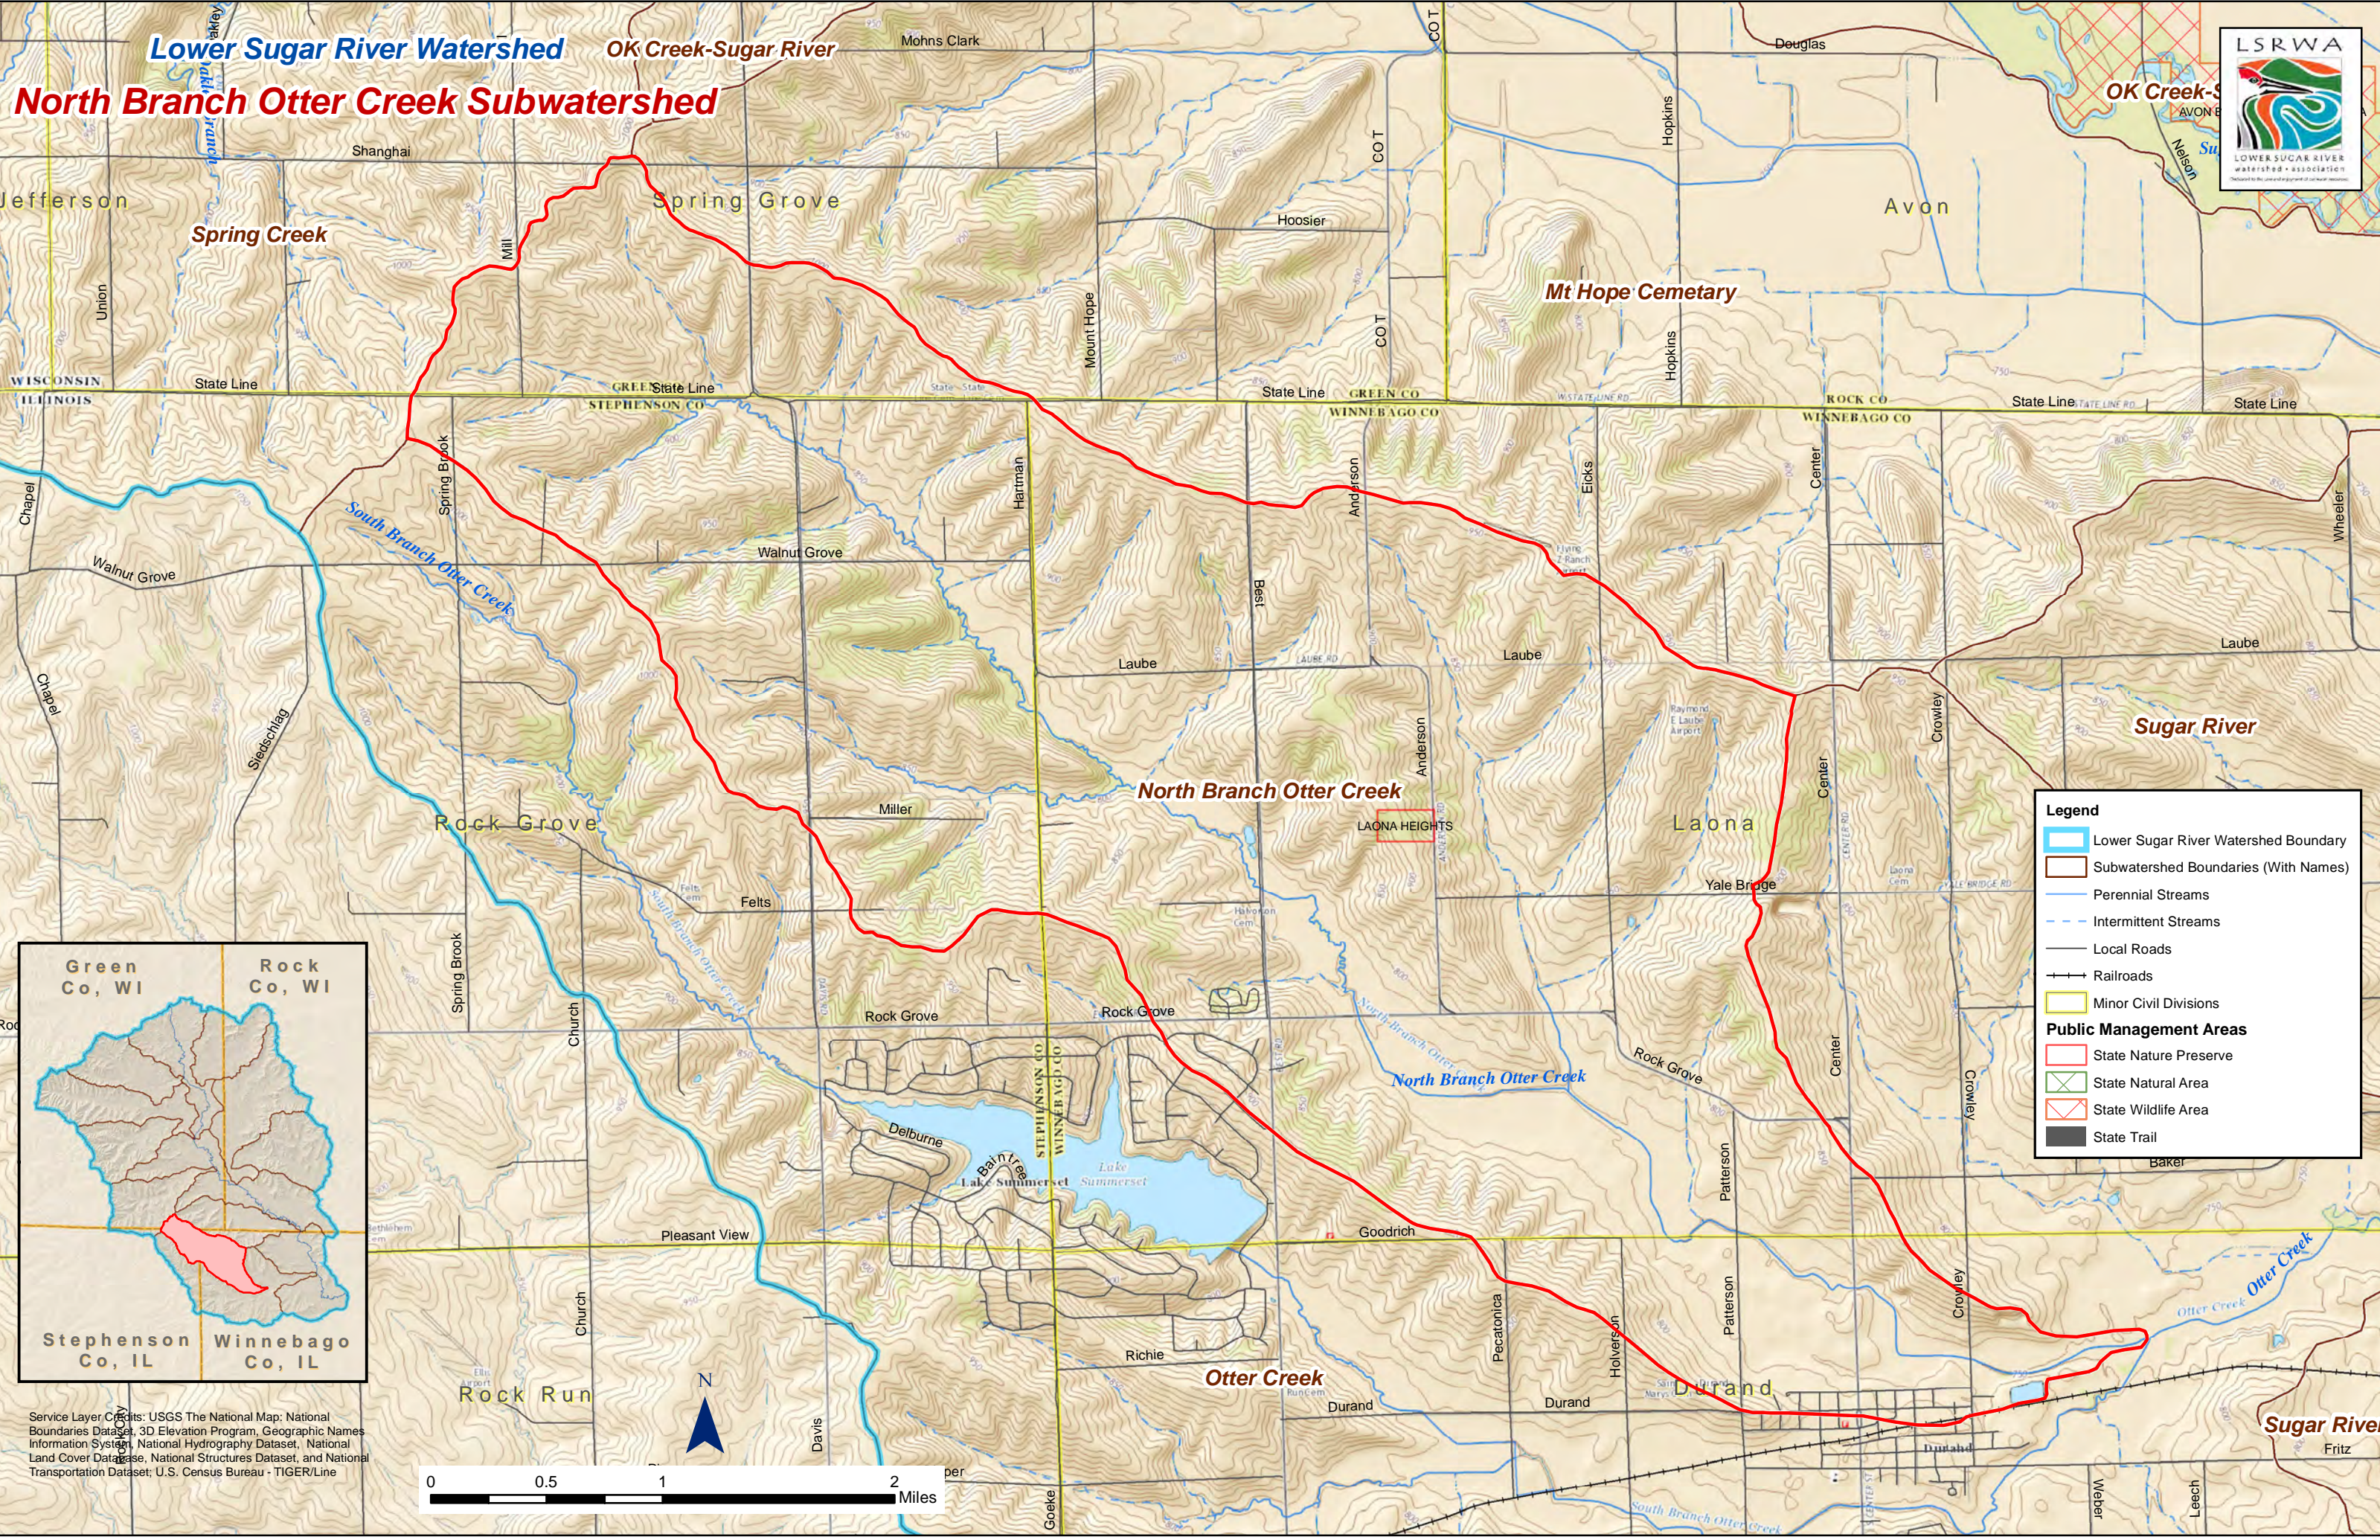

Lower Sugar River Watershed
North Branch Otter Creek Subwatershed

Legend

- Lower Sugar River Watershed Boundary
- Subwatershed Boundaries (With Names)
- Perennial Streams
- Intermittent Streams
- Local Roads
- Railroads
- Minor Civil Divisions
- Public Management Areas**
- State Nature Preserve
- State Natural Area
- State Wildlife Area
- State Trail

Service Layer Credits: USGS The National Map: National Boundaries Dataset, 3D Elevation Program, Geographic Names Information System, National Hydrography Dataset, National Land Cover Database, National Structures Dataset, and National Transportation Dataset; U.S. Census Bureau - TIGER/Line