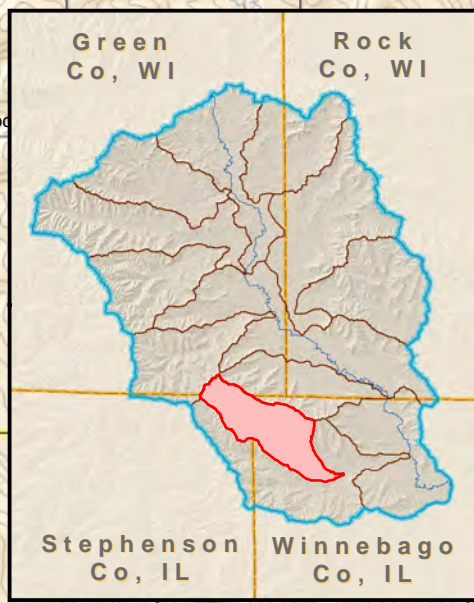

Service Layer Credits: USGS The National Map: National Boundaries Dataset, 3D Elevation Program, Geographic Names Information System, National Hydrography Dataset, National Land Cover Database, National Structures Dataset, and National Transportation Dataset; U.S. Census Bureau - TIGER/Line