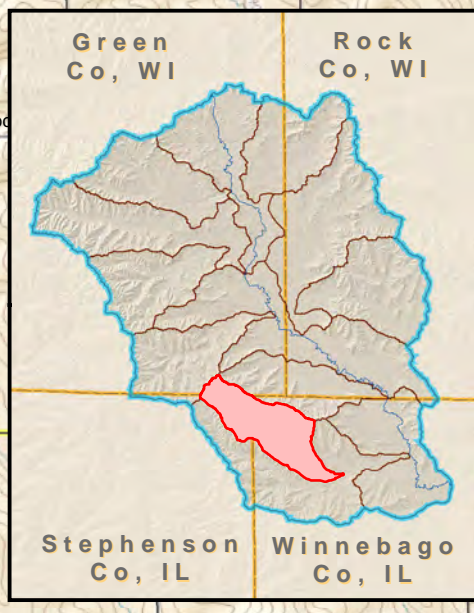

Lower Sugar River Watershed
North Branch Otter Creek Subwatershed

Legend

- Lower Sugar River Watershed Boundary
- Subwatershed Boundaries (With Names)
- Perennial Streams
- Intermittent Streams
- Local Roads
- Railroads
- Minor Civil Divisions
- Public Management Areas**
- State Nature Preserve
- State Natural Area
- State Wildlife Area
- State Trail

Service Layer Credits: USGS The National Map: National Boundaries Dataset, 3D Elevation Program, Geographic Names Information System, National Hydrography Dataset, National Land Cover Database, National Structures Dataset, and National Transportation Dataset; U.S. Census Bureau - TIGER/Line