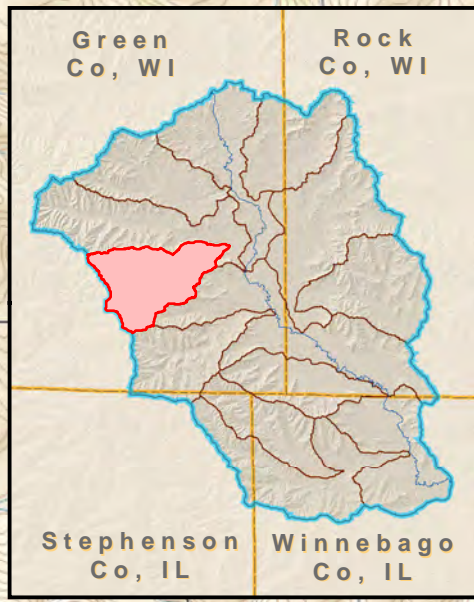

Lower Sugar River Watershed
Juda Branch Subwatershed

Legend

- Lower Sugar River Watershed Boundary
- Subwatershed Boundaries (With Names)
- Perennial Streams
- - - Intermittent Streams
- Local Roads
- + + + Railroads
- Minor Civil Divisions

OK Creek-Sugar River