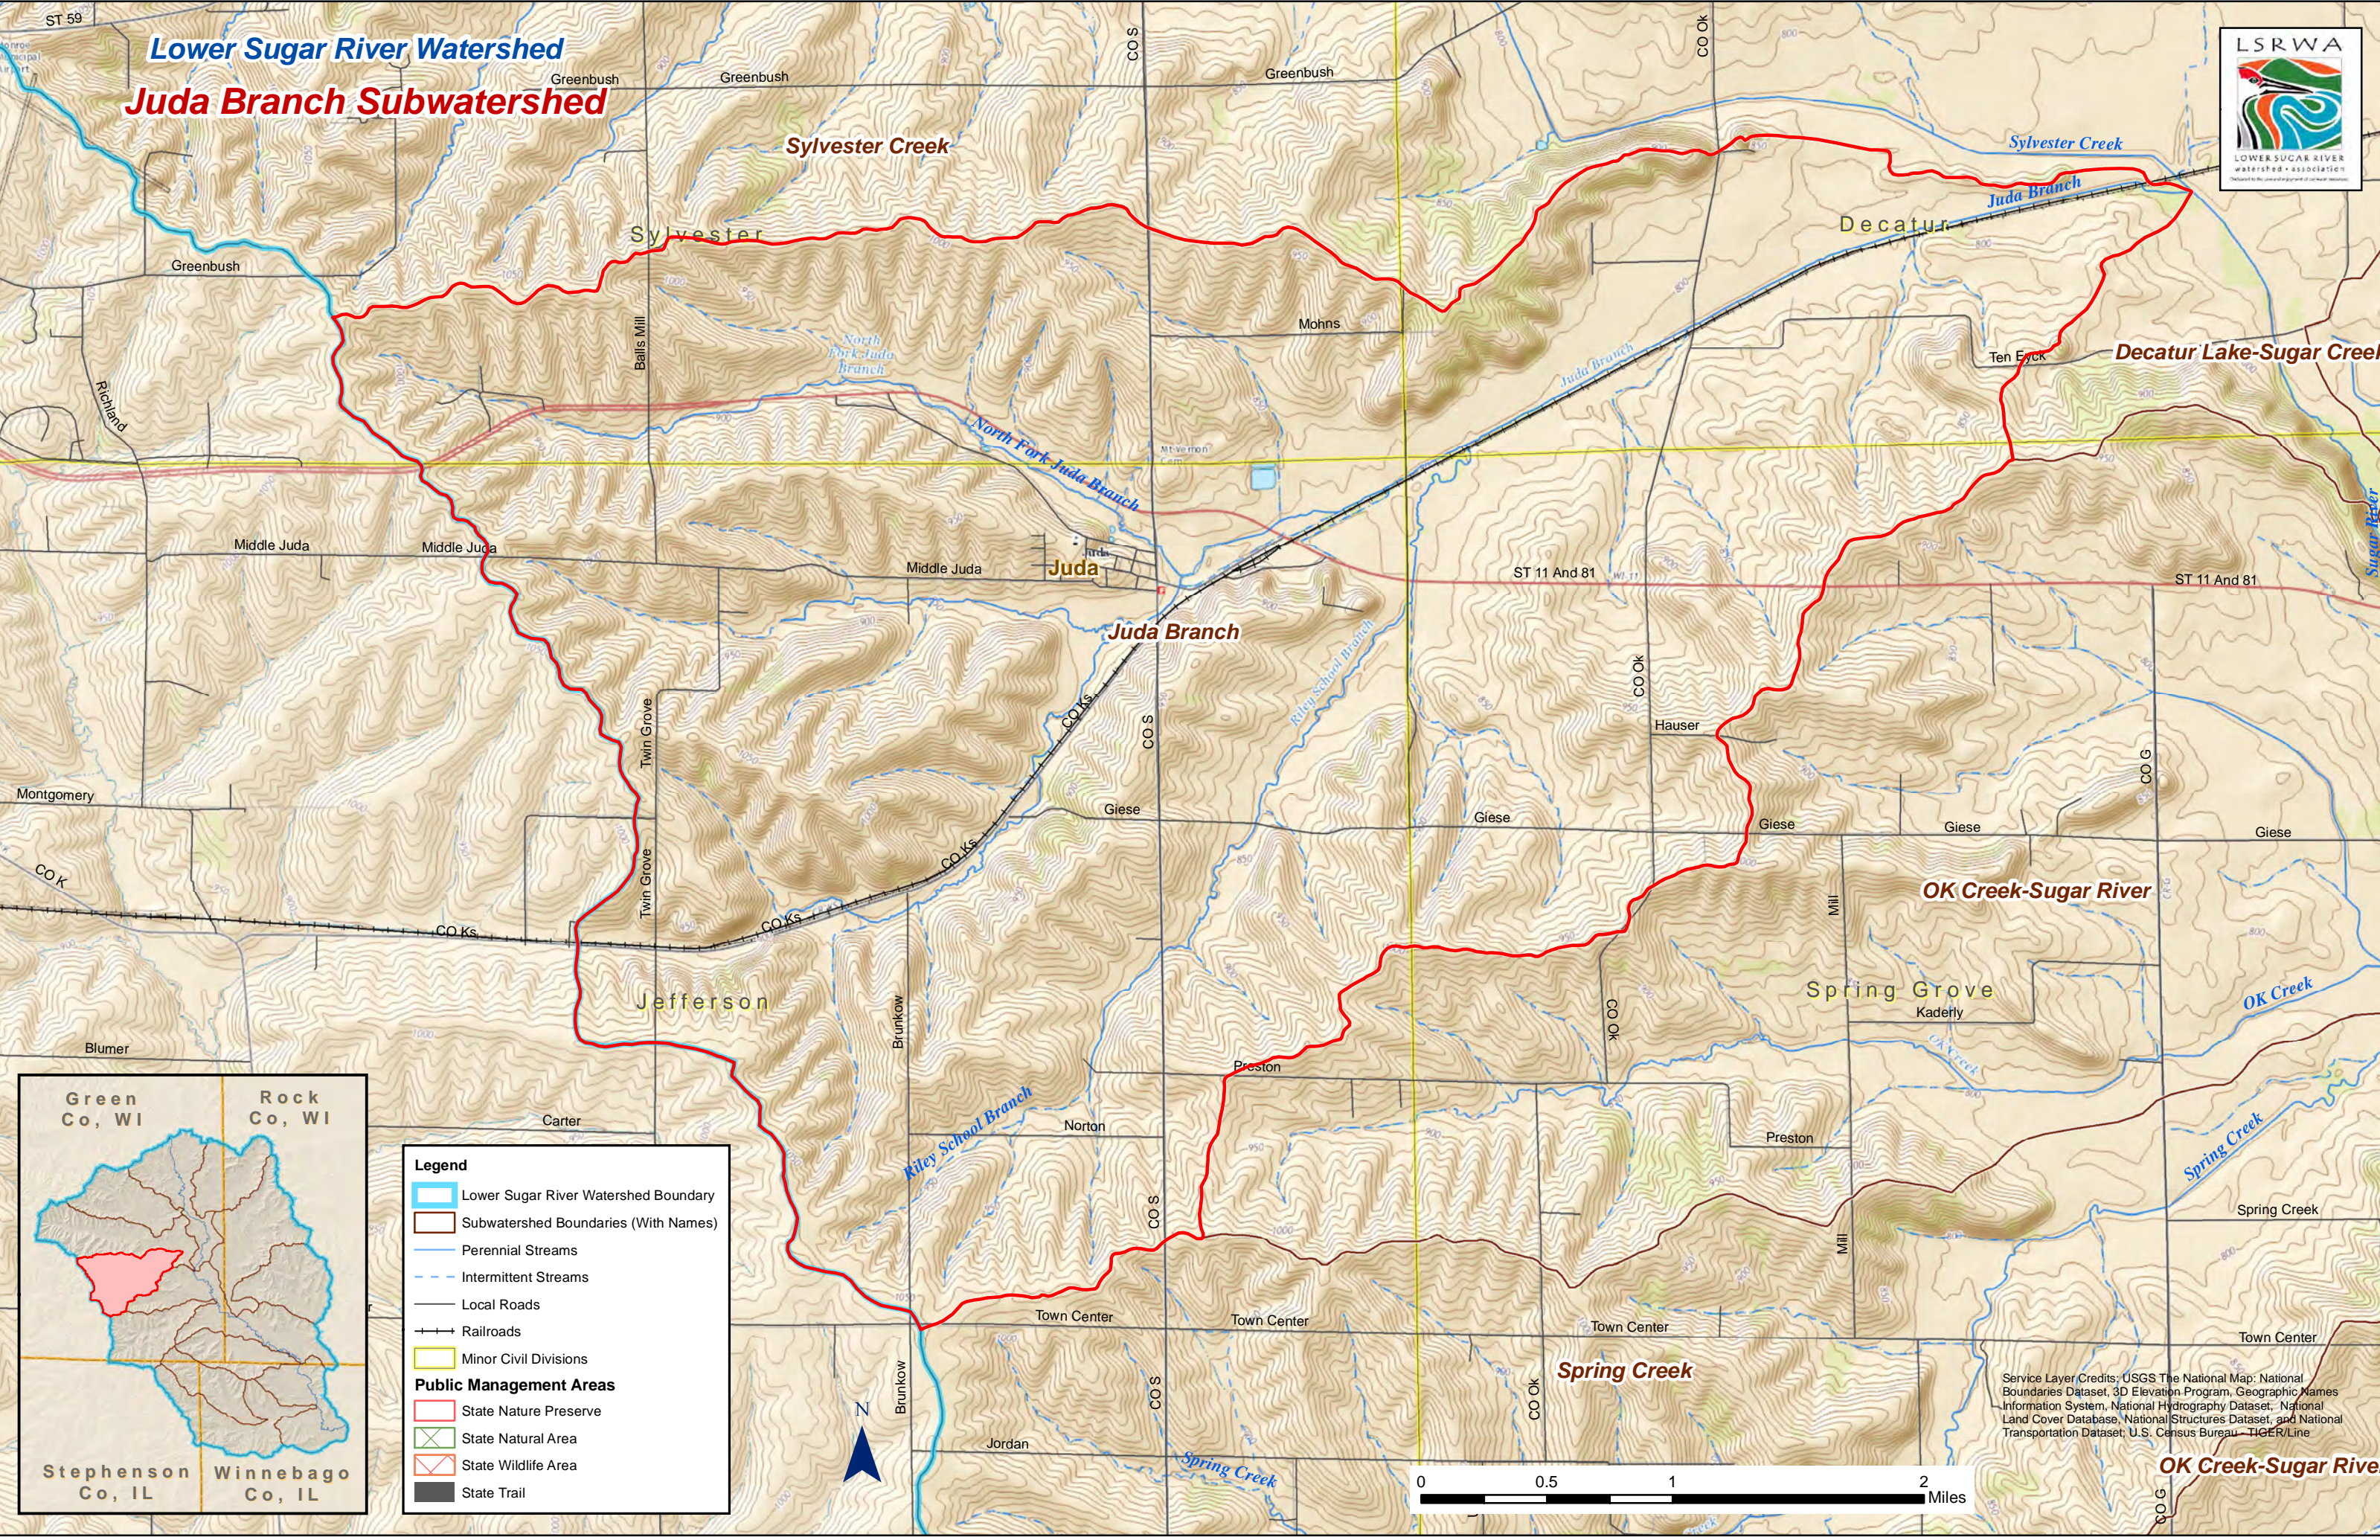

Lower Sugar River Watershed
Juda Branch Subwatershed

Legend

- Lower Sugar River Watershed Boundary
- Subwatershed Boundaries (With Names)
- Perennial Streams
- - - Intermittent Streams
- Local Roads
- + + + Railroads
- Minor Civil Divisions

Public Management Areas

- ▭ State Nature Preserve
- ▭ State Natural Area
- ▭ State Wildlife Area
- ▭ State Trail

Service Layer Credits: USGS The National Map; National Boundaries Dataset, 3D Elevation Program, Geographic Names Information System, National Hydrography Dataset, National Land Cover Database, National Structures Dataset, and National Transportation Dataset; U.S. Census Bureau - TIGER/Line

OK Creek-Sugar River