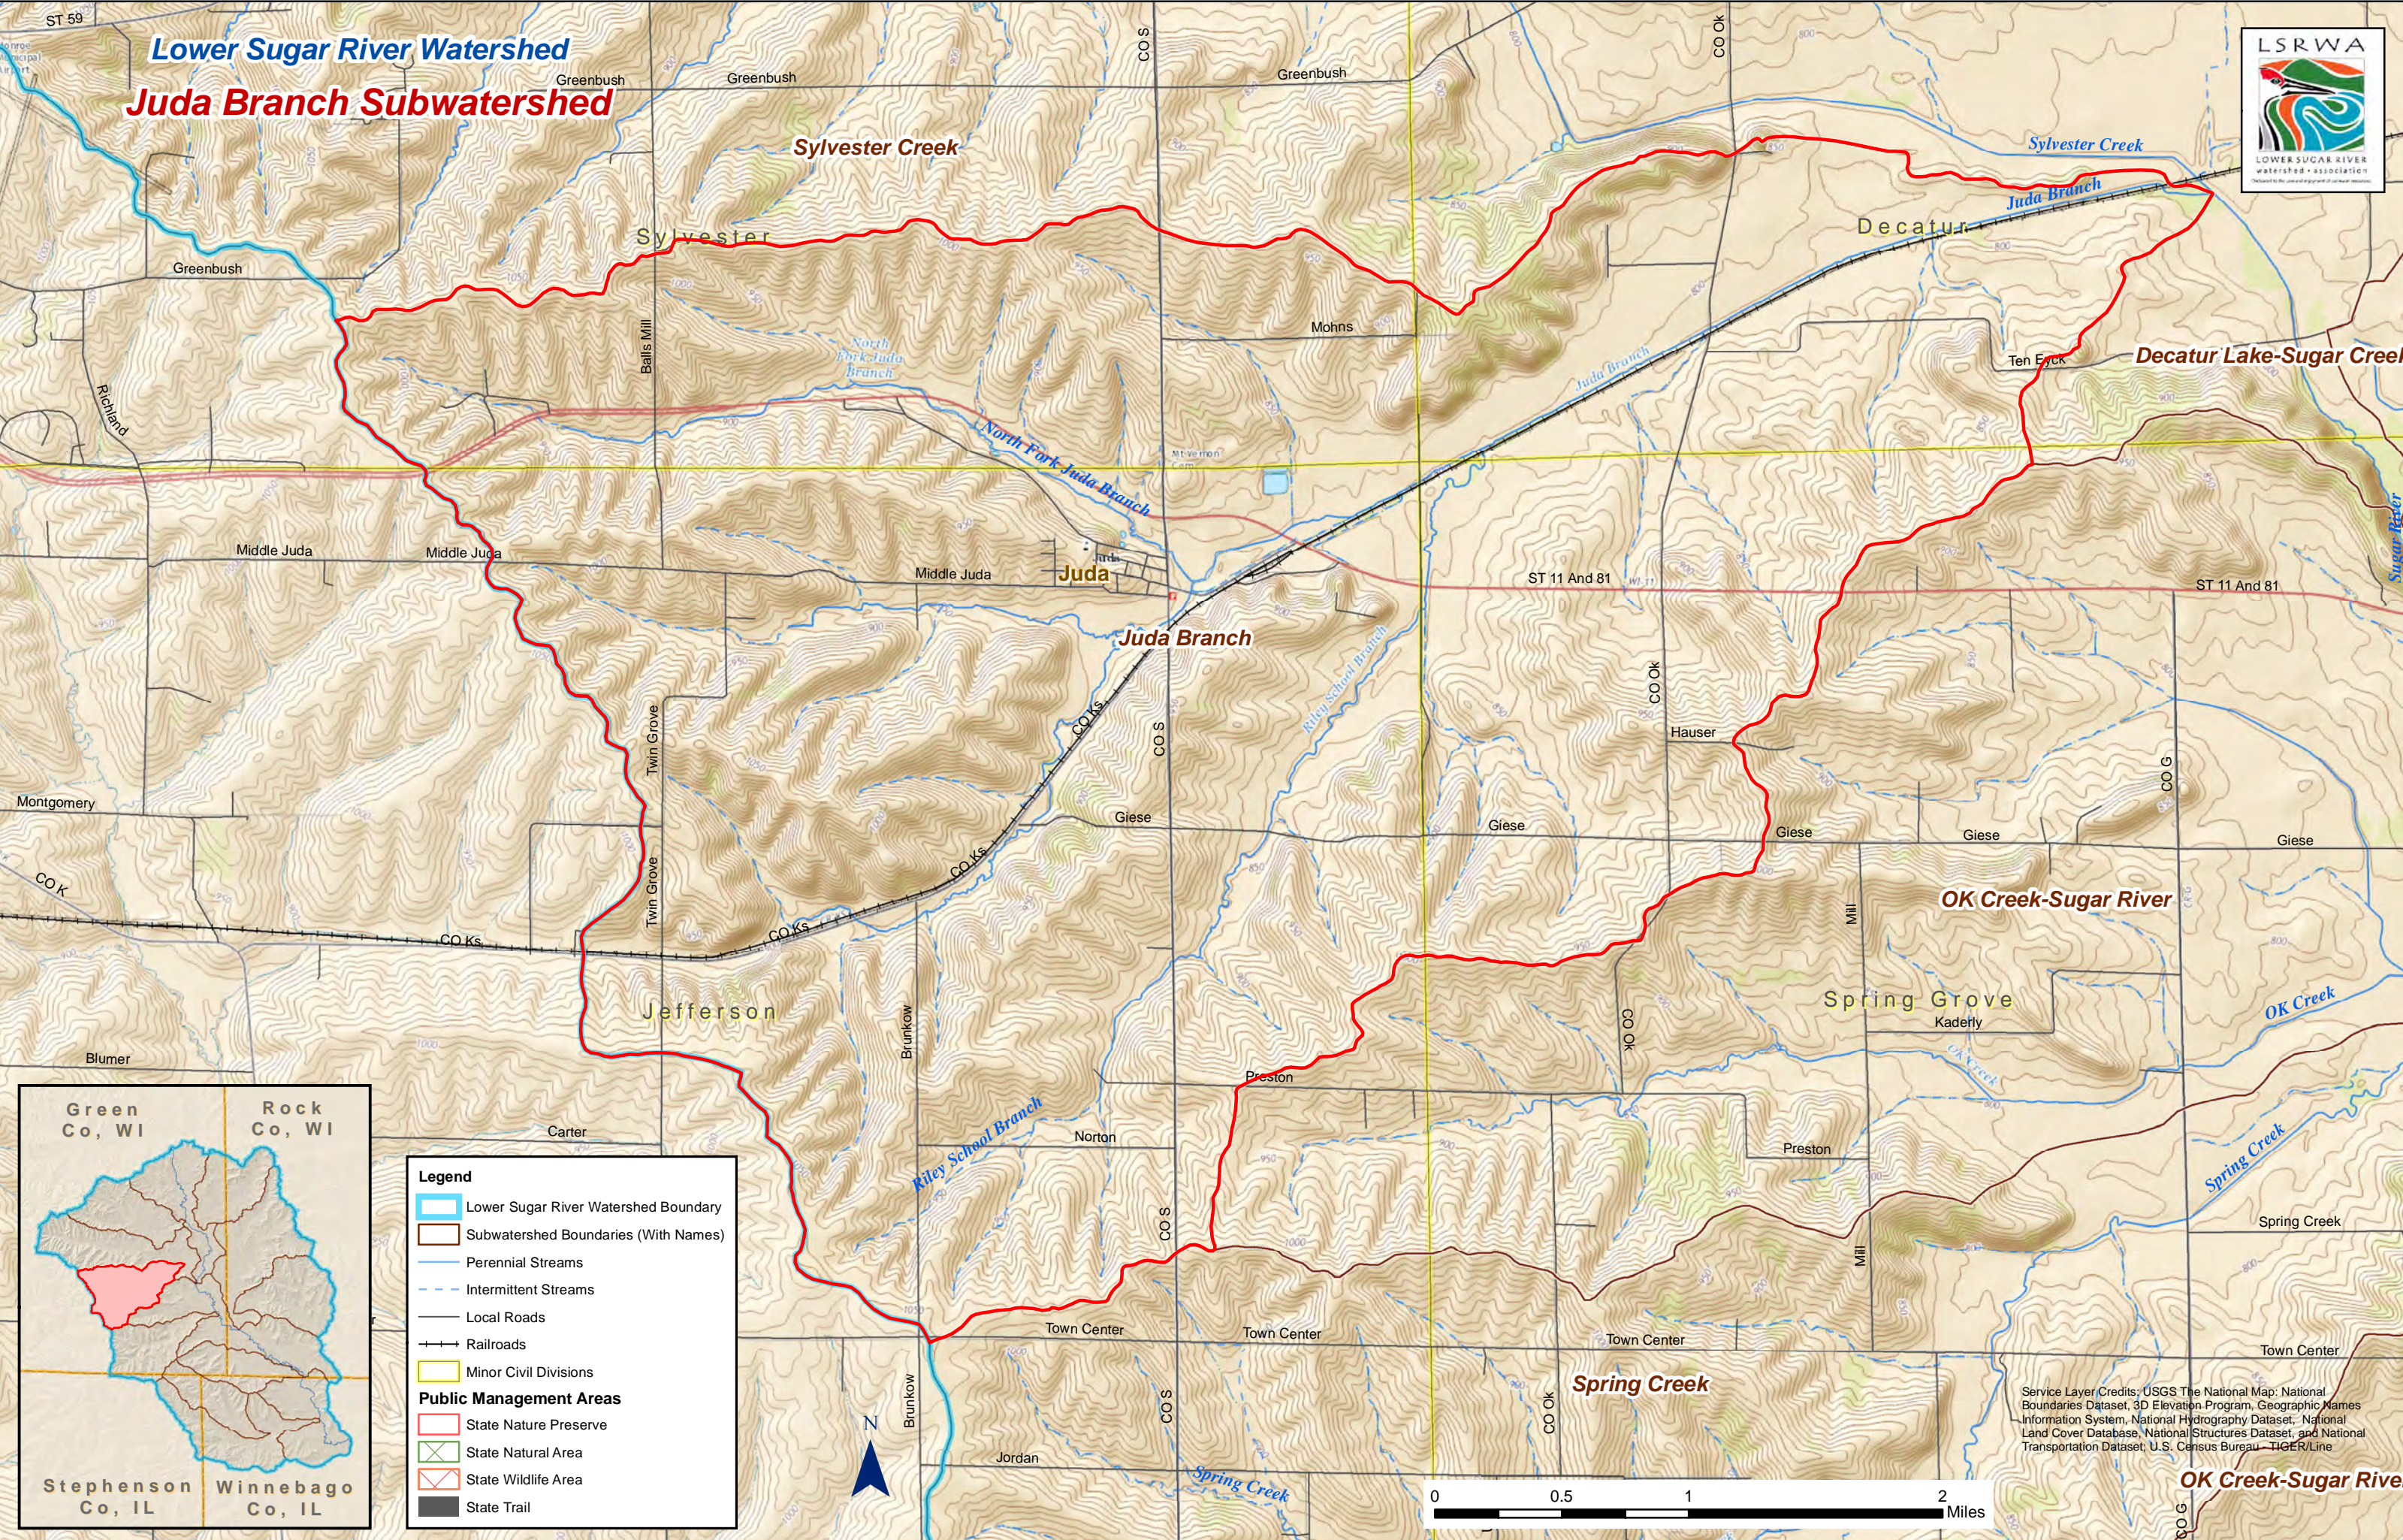

Lower Sugar River Watershed
Juda Branch Subwatershed

Legend

- Lower Sugar River Watershed Boundary
- Subwatershed Boundaries (With Names)
- Perennial Streams
- - - Intermittent Streams
- Local Roads
- + + + Railroads
- Minor Civil Divisions

Public Management Areas

- ▭ State Nature Preserve
- ▭ State Natural Area
- ▭ State Wildlife Area
- ▭ State Trail

Service Layer Credits: USGS The National Map; National Boundaries Dataset, 3D Elevation Program, Geographic Names Information System, National Hydrography Dataset, National Land Cover Database, National Structures Dataset, and National Transportation Dataset; U.S. Census Bureau - TIGER/Line

OK Creek-Sugar River