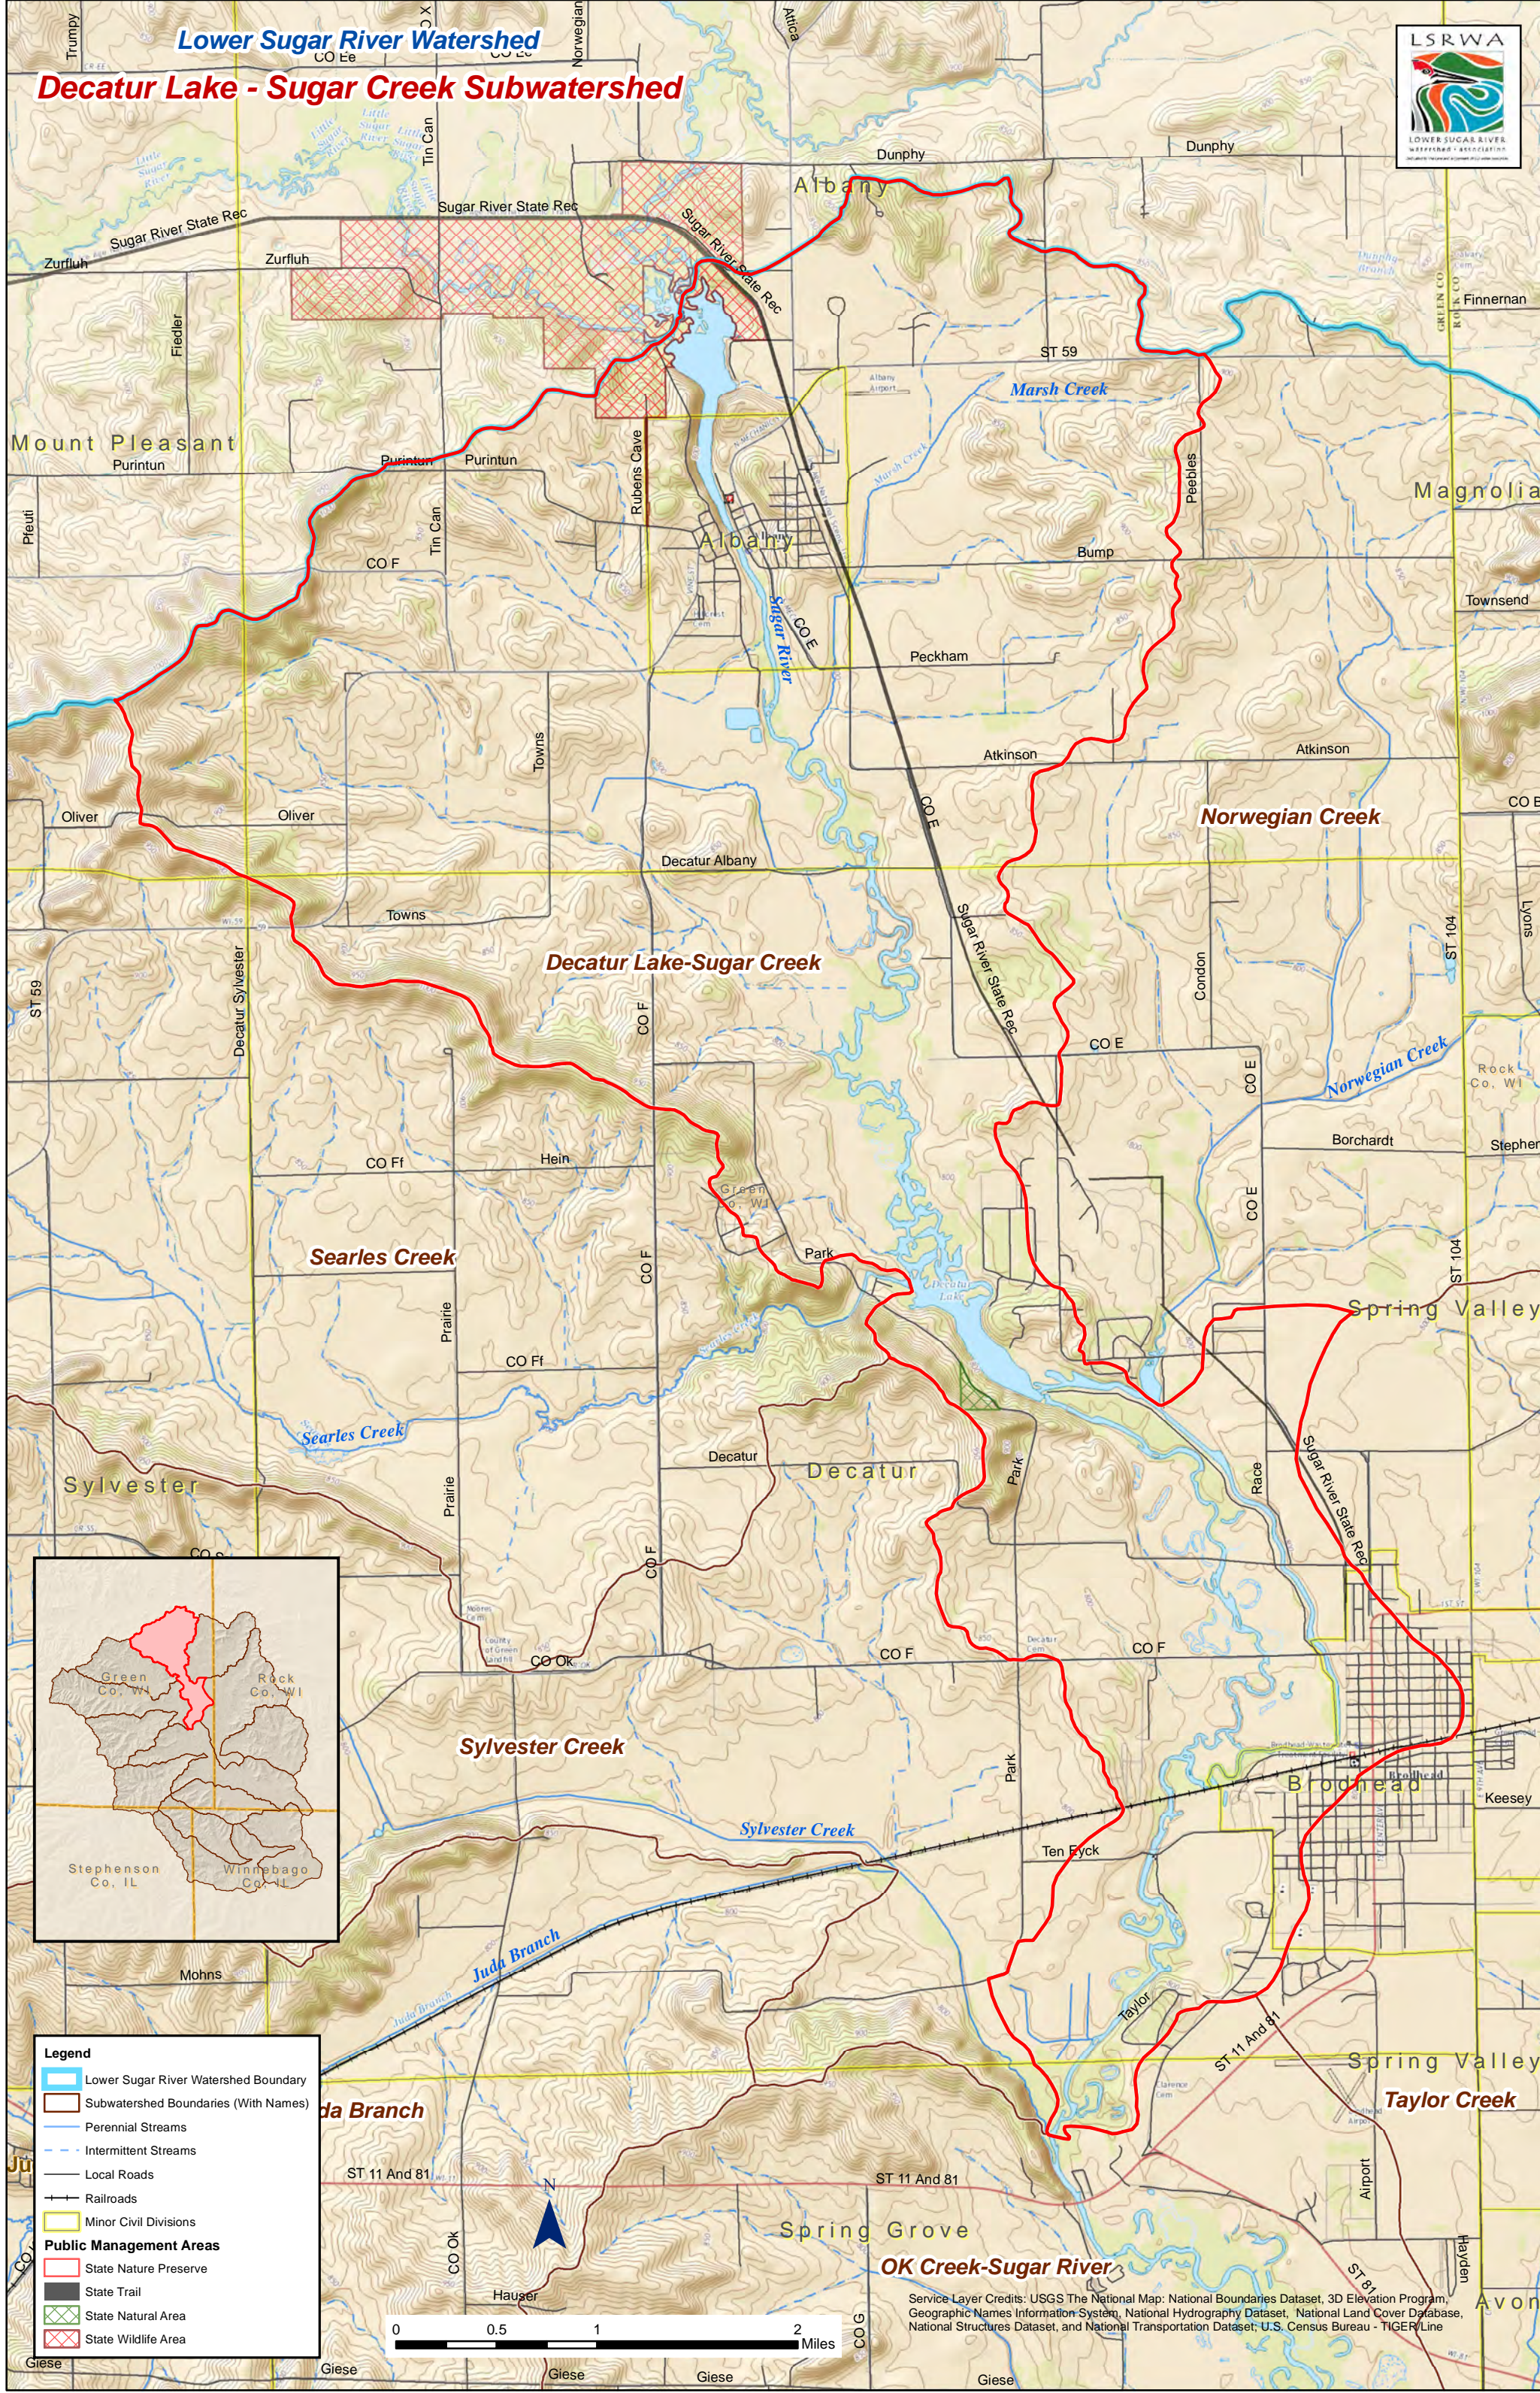

Lower Sugar River Watershed

Decatur Lake - Sugar Creek Subwatershed

Legend

- Lower Sugar River Watershed Boundary
- Subwatershed Boundaries (With Names)
- Perennial Streams
- Intermittent Streams
- Local Roads
- Railroads
- Minor Civil Divisions
- Public Management Areas**
 - State Nature Preserve
 - State Trail
 - State Natural Area
 - State Wildlife Area

Service Layer Credits: USGS The National Map: National Boundaries Dataset, 3D Elevation Program, Geographic Names Information System, National Hydrography Dataset, National Land Cover Database, National Structures Dataset, and National Transportation Dataset; U.S. Census Bureau - TIGER/Line