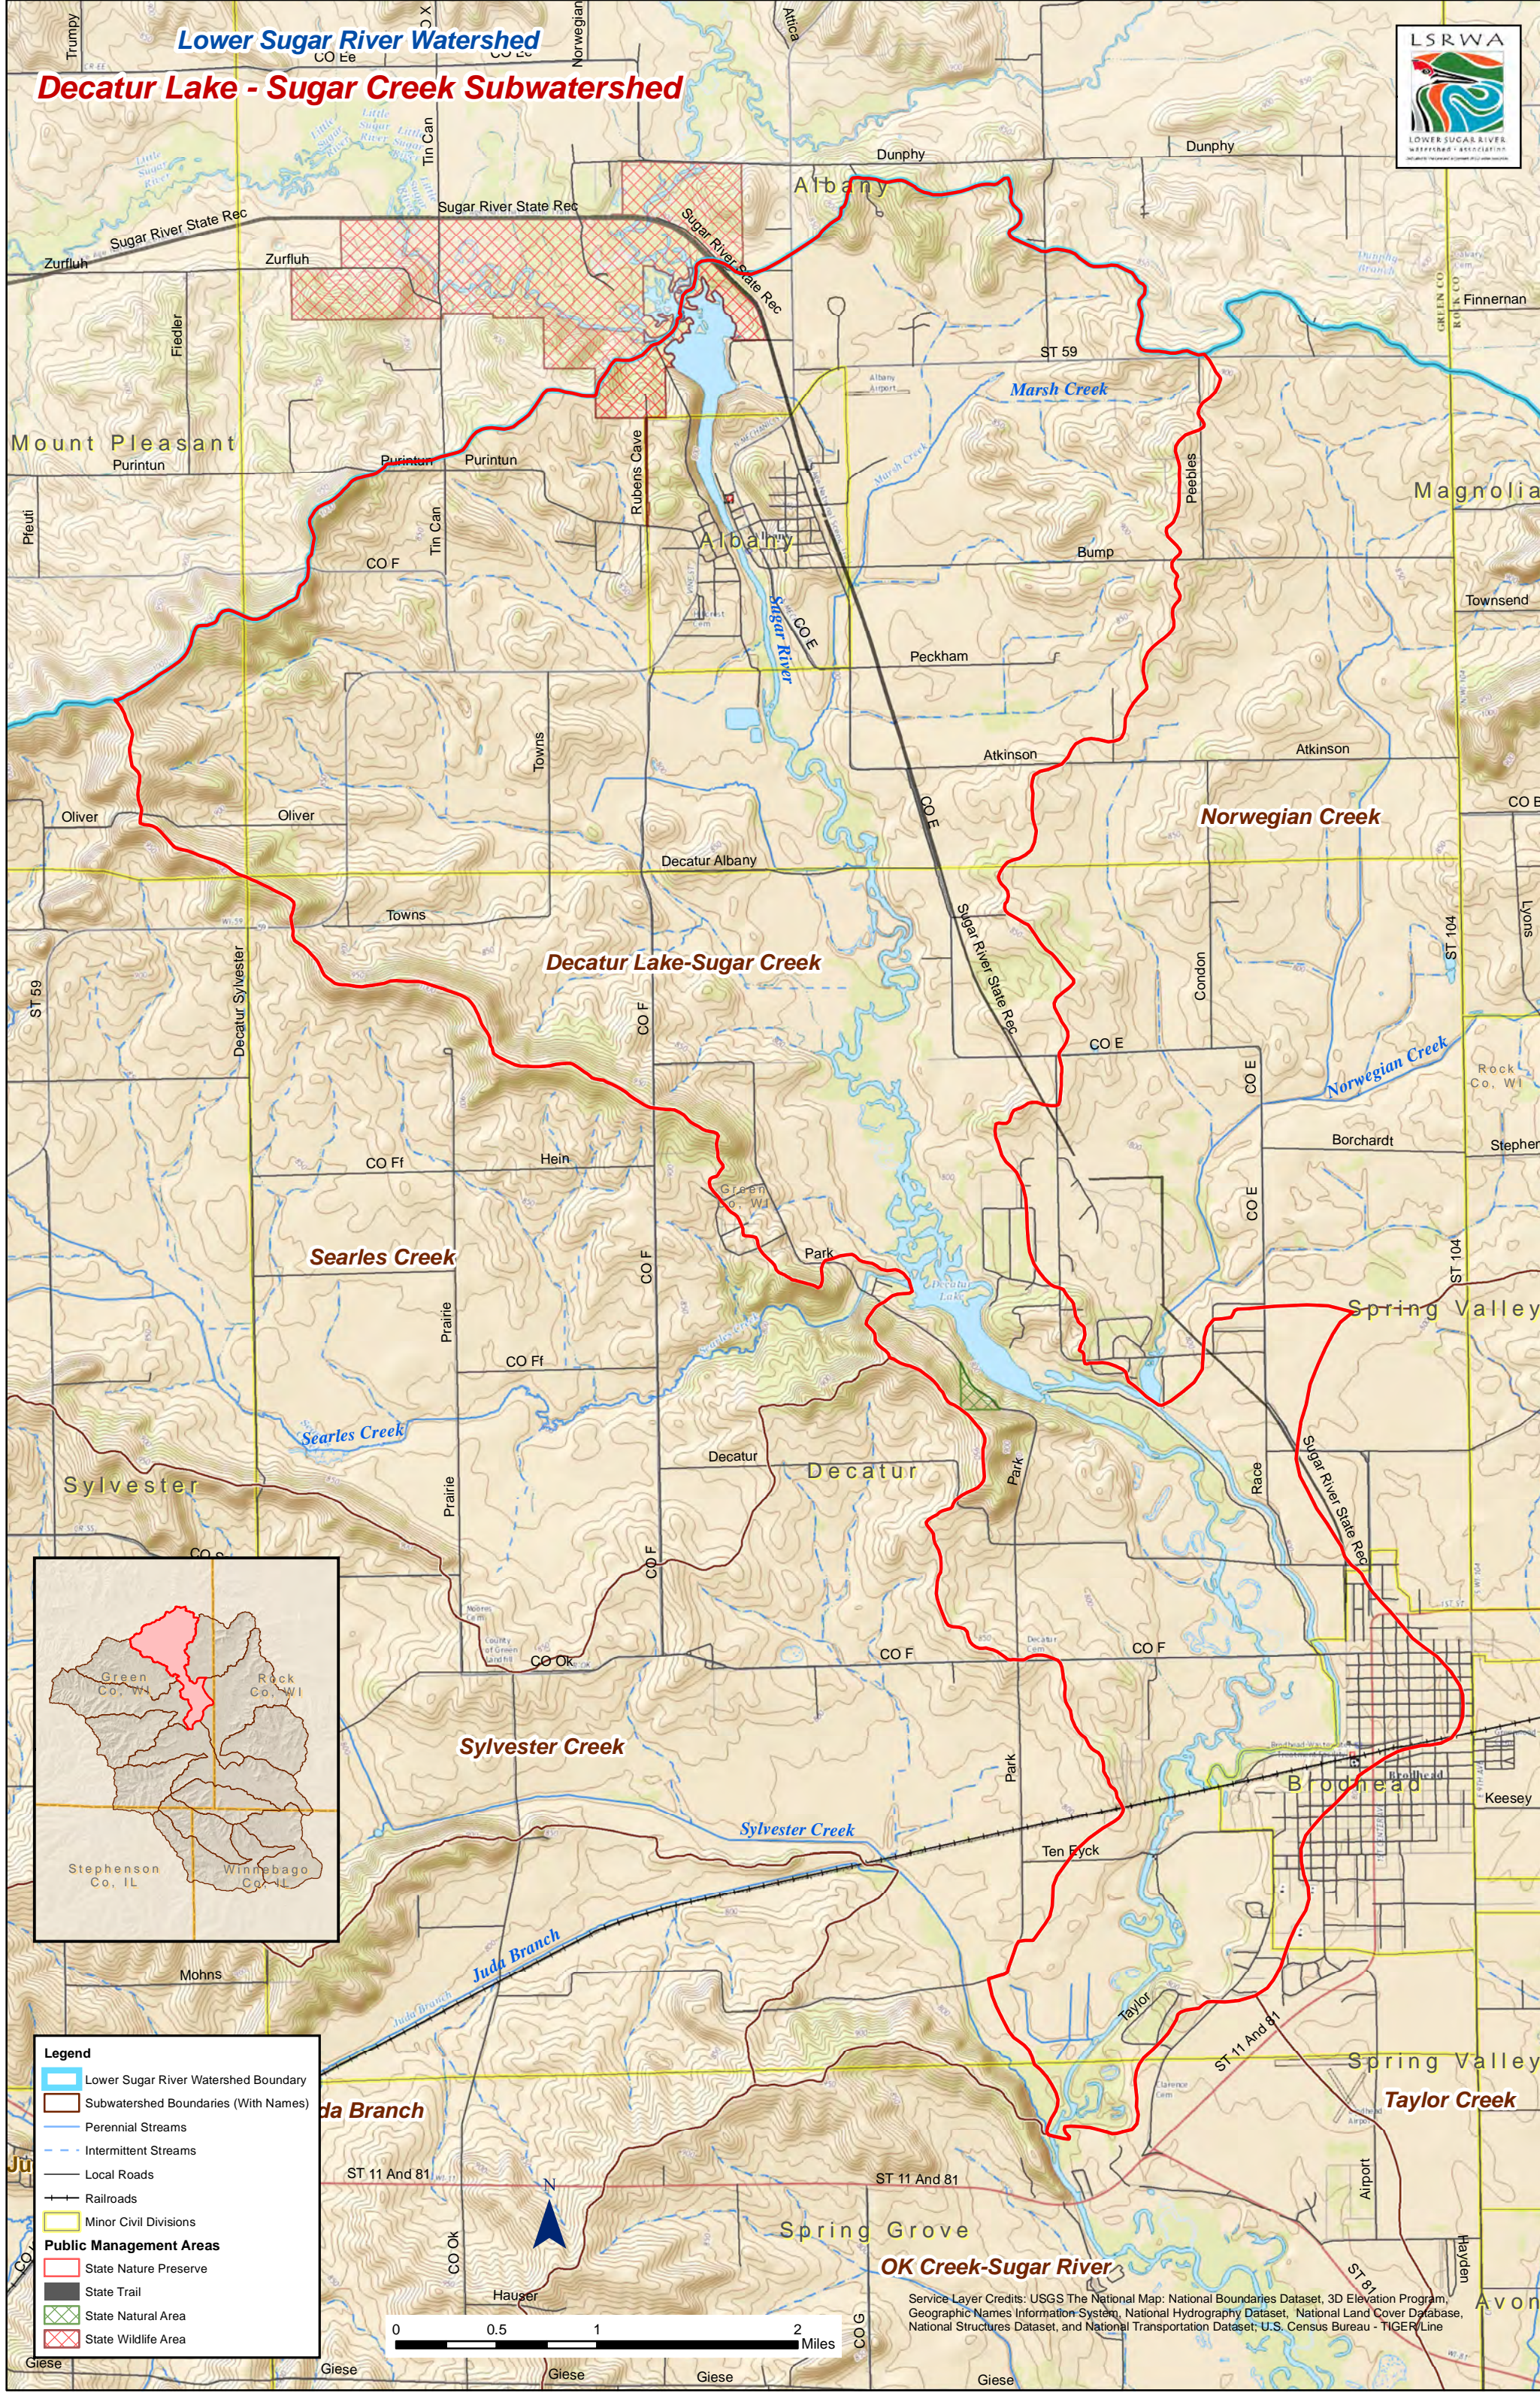

Decatur Lake - Sugar Creek Subwatershed

**Legend**

- Lower Sugar River Watershed Boundary
- Subwatershed Boundaries (With Names)
- Perennial Streams
- Intermittent Streams
- Local Roads
- Railroads
- Minor Civil Divisions
- Public Management Areas**
  - State Nature Preserve
  - State Trail
  - State Natural Area
  - State Wildlife Area

Service Layer Credits: USGS The National Map: National Boundaries Dataset, 3D Elevation Program, Geographic Names Information System, National Hydrography Dataset, National Land Cover Database, National Structures Dataset, and National Transportation Dataset; U.S. Census Bureau - TIGER/Line