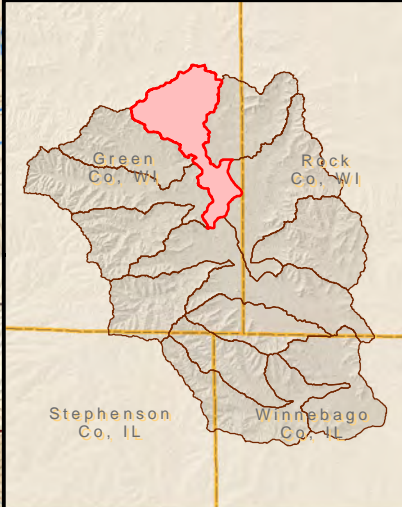

Decatur Lake - Sugar Creek Subwatershed

**Legend**

- Lower Sugar River Watershed Boundary
- Subwatershed Boundaries (With Names)
- Perennial Streams
- Intermittent Streams
- Local Roads
- Railroads
- Minor Civil Divisions
- Public Management Areas**
  - State Nature Preserve
  - State Trail
  - State Natural Area
  - State Wildlife Area

Service Layer Credits: USGS The National Map: National Boundaries Dataset, 3D Elevation Program, Geographic Names Information System, National Hydrography Dataset, National Land Cover Database, National Structures Dataset, and National Transportation Dataset; U.S. Census Bureau - TIGER/Line