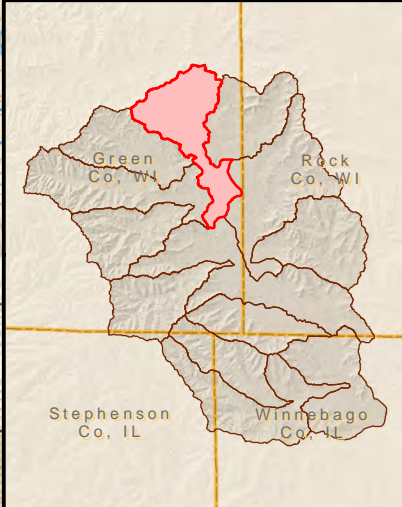

Lower Sugar River Watershed

Decatur Lake - Sugar Creek Subwatershed

Legend

- Lower Sugar River Watershed Boundary
- Subwatershed Boundaries (With Names)
- Perennial Streams
- Intermittent Streams
- Local Roads
- Railroads
- Minor Civil Divisions
- Public Management Areas**
 - State Nature Preserve
 - State Trail
 - State Natural Area
 - State Wildlife Area

Service Layer Credits: USGS The National Map: National Boundaries Dataset, 3D Elevation Program, Geographic Names Information System, National Hydrography Dataset, National Land Cover Database, National Structures Dataset, and National Transportation Dataset; U.S. Census Bureau - TIGER/Line