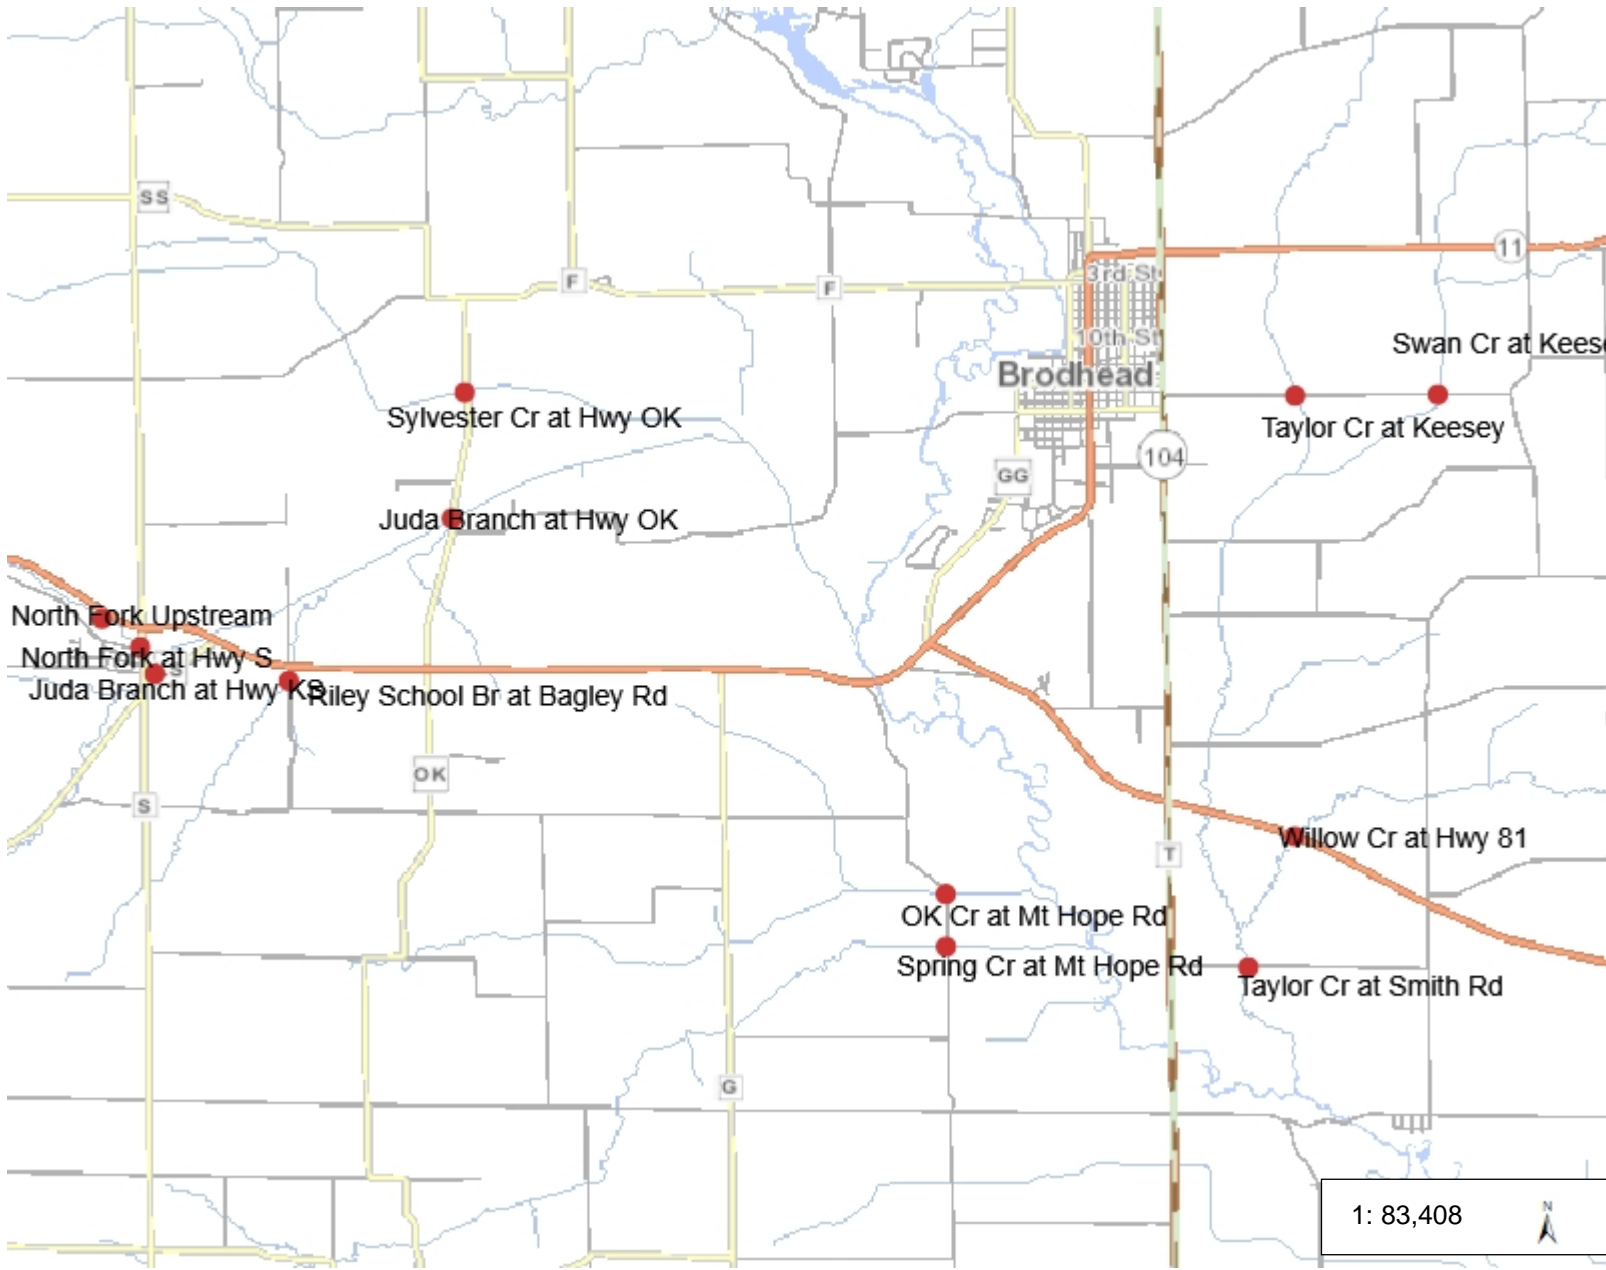

# LSR South Sites 2014

**Legend**

- Rivers and Streams
- Open Water

**Notes**

1: 83,408

DISCLAIMER: The information shown on these maps has been obtained from various sources, and are of varying age, reliability and resolution. These maps are not intended to be used for navigation, nor are these maps an authoritative source of information about legal land ownership or public access. No warranty, expressed or implied, is made regarding accuracy, applicability for a particular use, completeness, or legality of the information depicted on this map. For more information, see the DNR Legal Notices web page: <http://dnr.wi.gov/org/legal/>